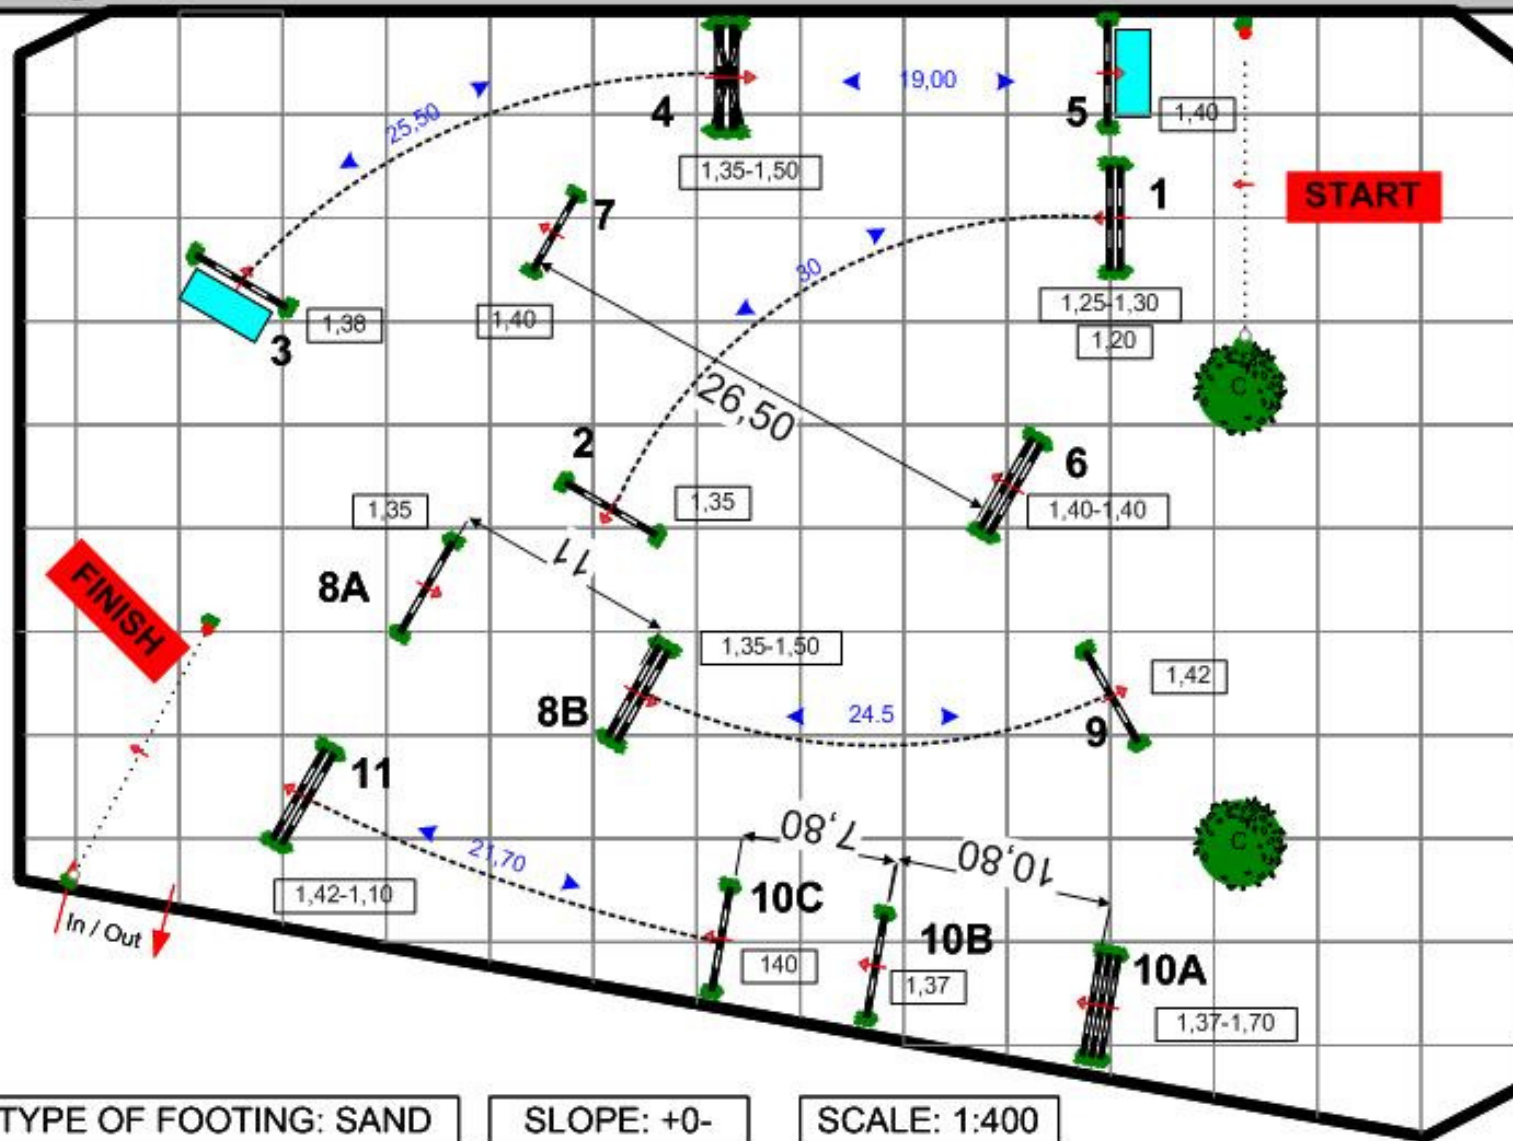

CAMPEONATO ESTATAL NUEVO LEÓN 2008

Table: A	Speed: 350 m/min	Obstacles: 11	1st Jump-off: 1,2,3,4,7,8a,8b,9
National RG:	Length: 510 m	Efforts: 14	Length: 250 m
FEI RG / Art. 238.2.2	Time allowed: 88 sec	Penalty sec:	Time allowed: 43 sec
Height: 1,40 m	Time limit: 176 sec	Closed combination:	Time limit: 86 sec

Class No.: 726,727
 CLÁSICO, YR
 Competition against the clock
 Sábado, 16 de Junio de 2007
 Start: 13:30

OSCAR SOBERÓN
(MEX)

Oscar_soberon@hotmail.com

TYPE OF FOOTING: SAND

SLOPE: +0-

SCALE: 1:400