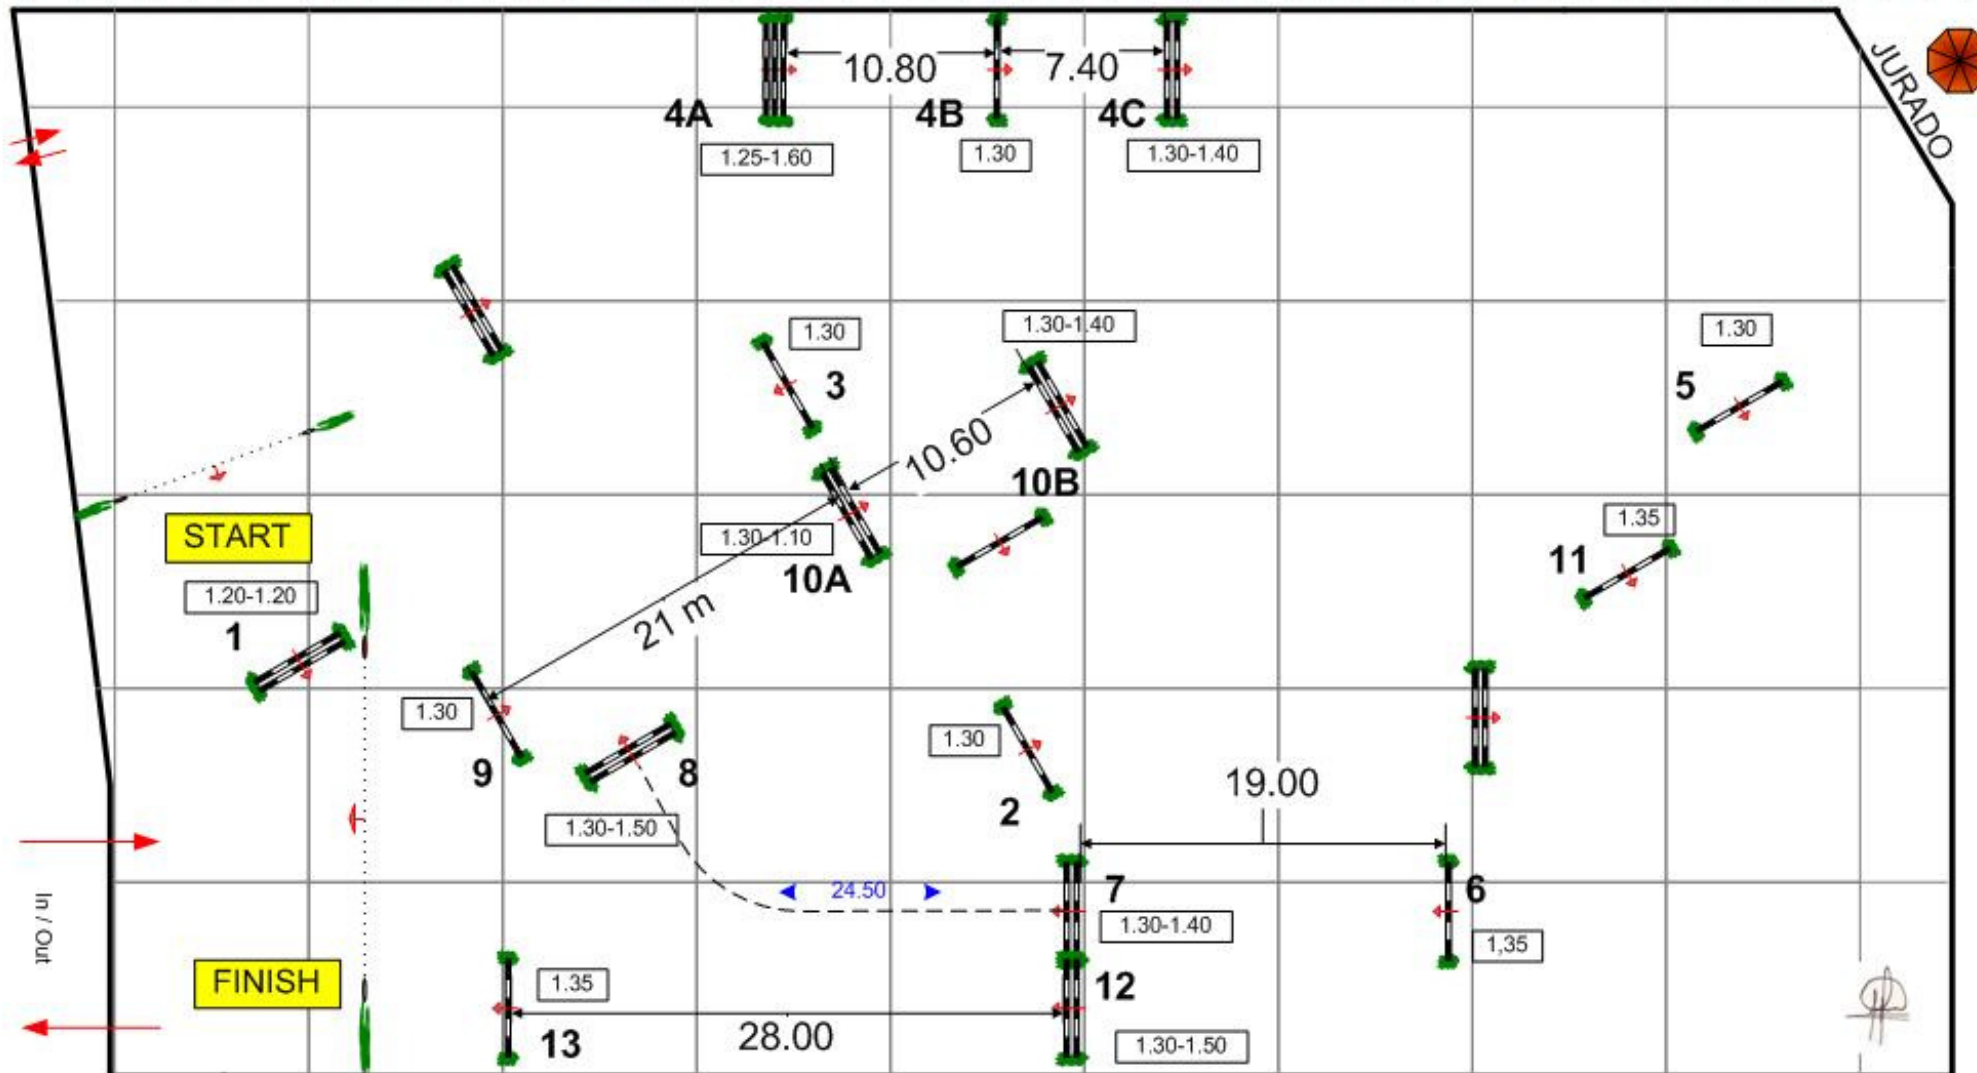

Height: 1,30-1,40 m

Speed: 350 m/min

Length: 560 m

Time allowed: 96 sec

Time limit: 192 sec

Obstacles: 12

Efforts: 15

Penalty sec:

Closed combination:

Length: 0 m

Time allowed: 0 sec

Time limit: 0 sec

OSCAR SOBERÓN
(MEX)

PRIMER RECORRIDO