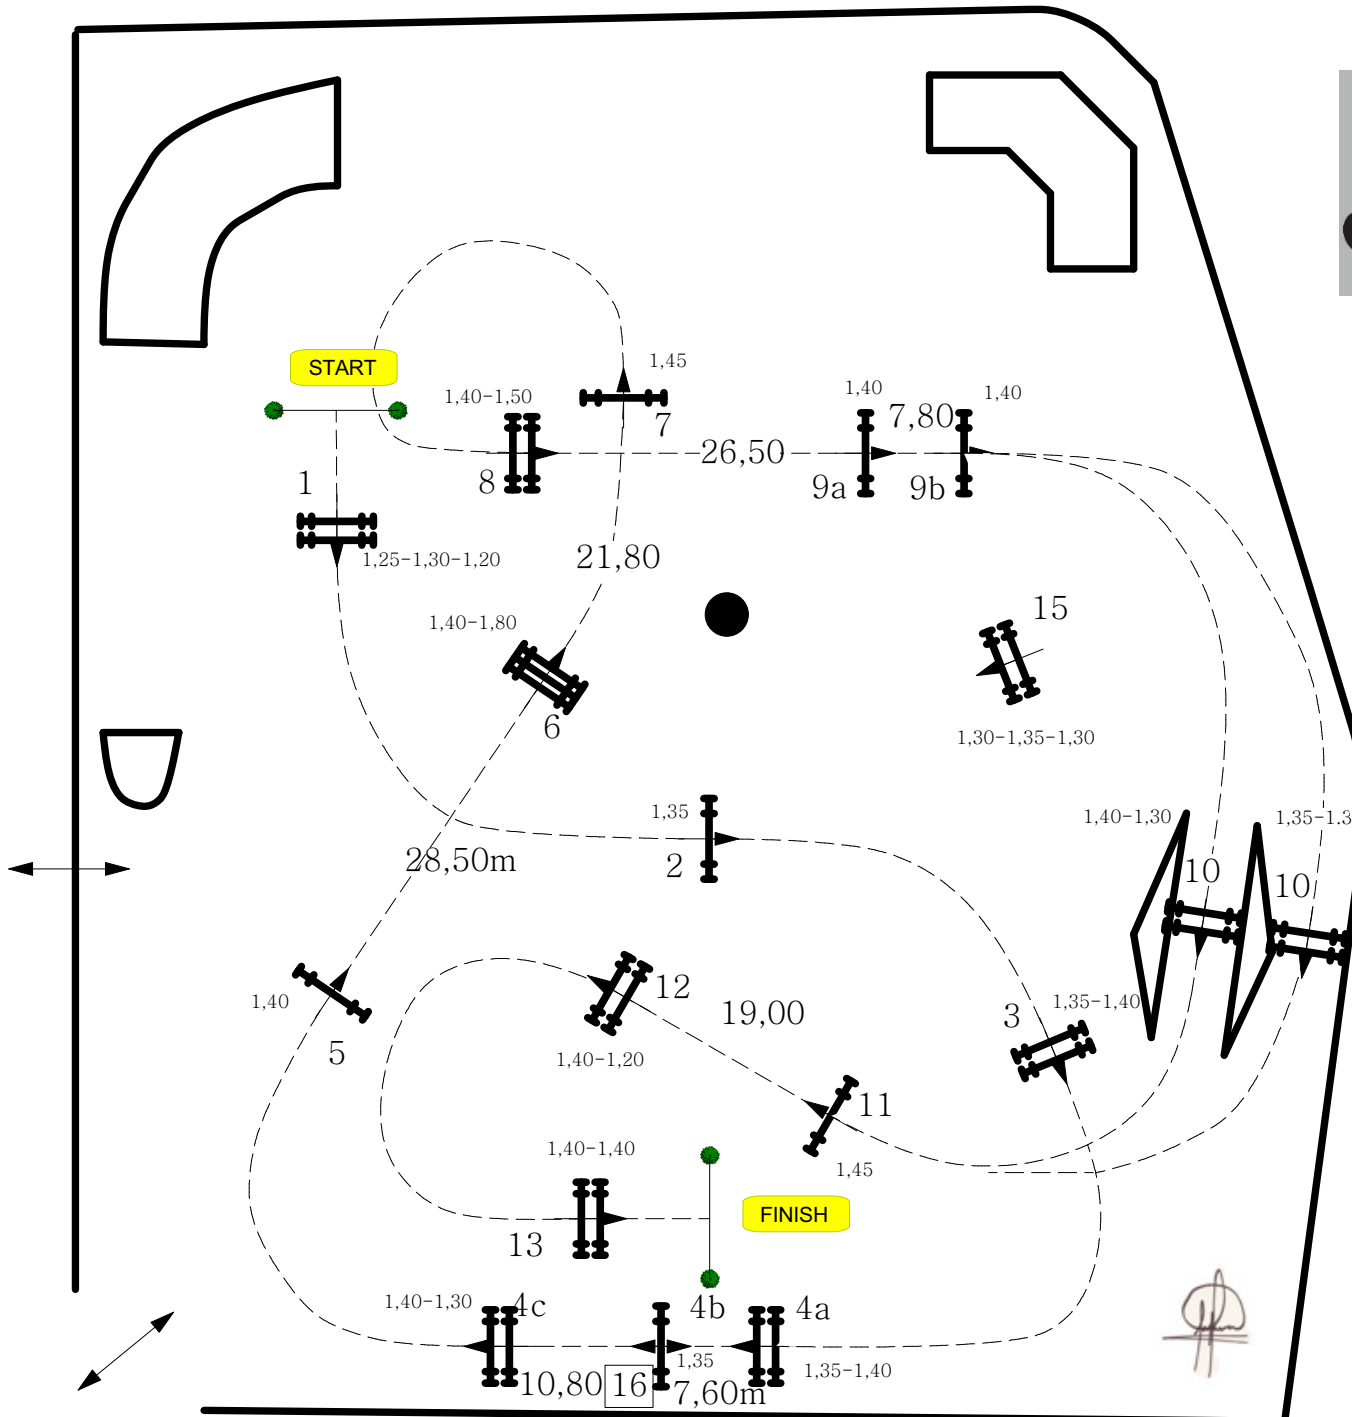

## THE \$25,000 FIELDSTONE GRAND PRIX

CLASS: 594

TABLE I.2.a

HEIGHT: 4.0 National Standard

SPEED: 350m/min

DISTANCE: 520m

TIME ALLOWED: 90sec

JUMP OFF: 15, 7, 8, 9a, 9b, 10, 12, 16

DISTANCE: 530m

TIME ALLOWED: 57sec

COURSE DESIGNER:

OSCAR SOBERÓN