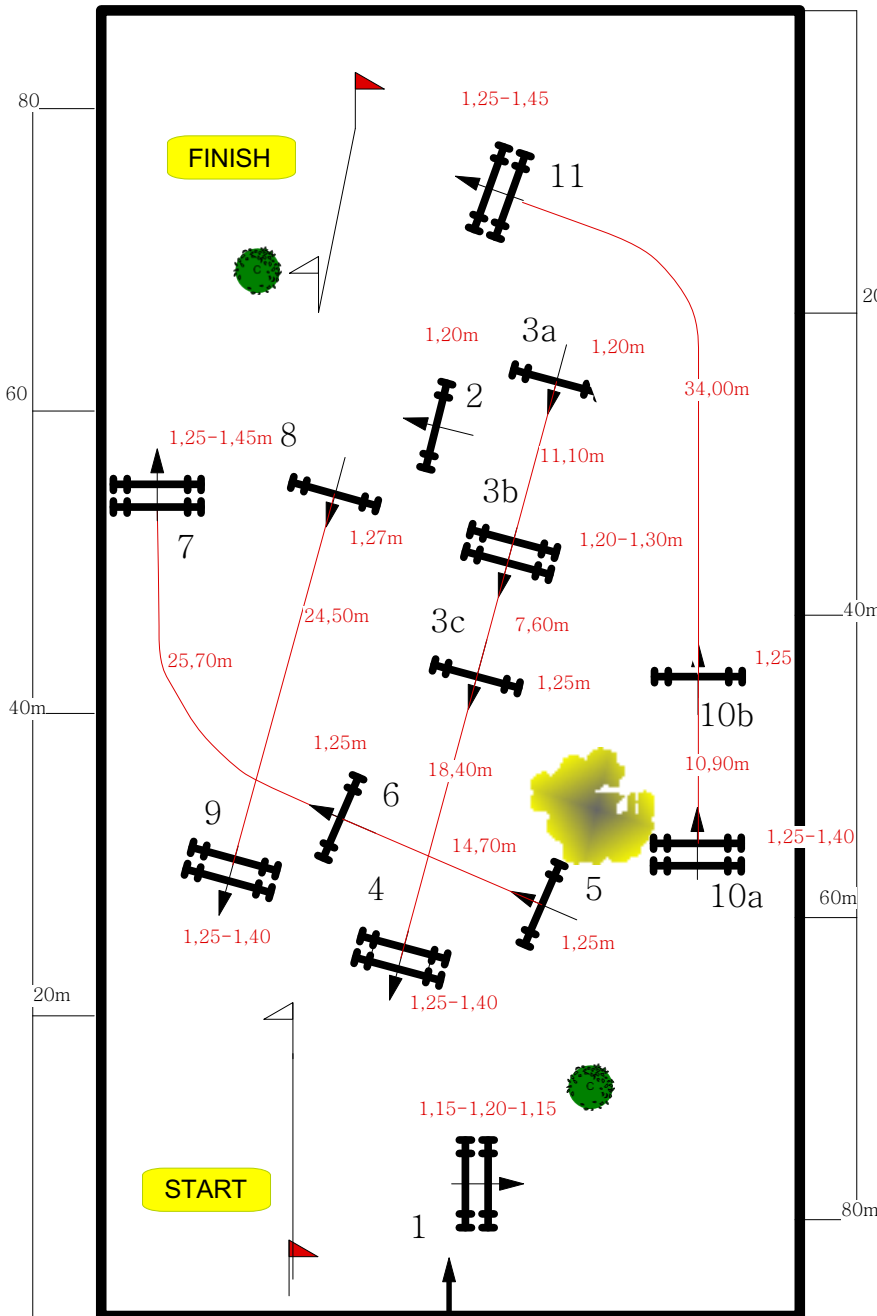

HOUSTON, TEXAS UNITED STATES OF AMERICA

CLASS N°

225 \$5,000 Open Mini Prix 1.25 (II.2.a)

DATE: FRIDAY NOVEMBER 11

Obstacles: 1-11

Length: 480m

Speed: 350m/min

Time Allowed: 83 sec

Jump off: 8,9,6,7,3b,3c,4,10a

Length: 250m

Time Allowed: 043sec.

FOOTING: SAND

SLOPE: +0-

SCALE: 1:500

OSCAR SOBERÓN
MONTERREY / MEX

osoberon@prodeport.com