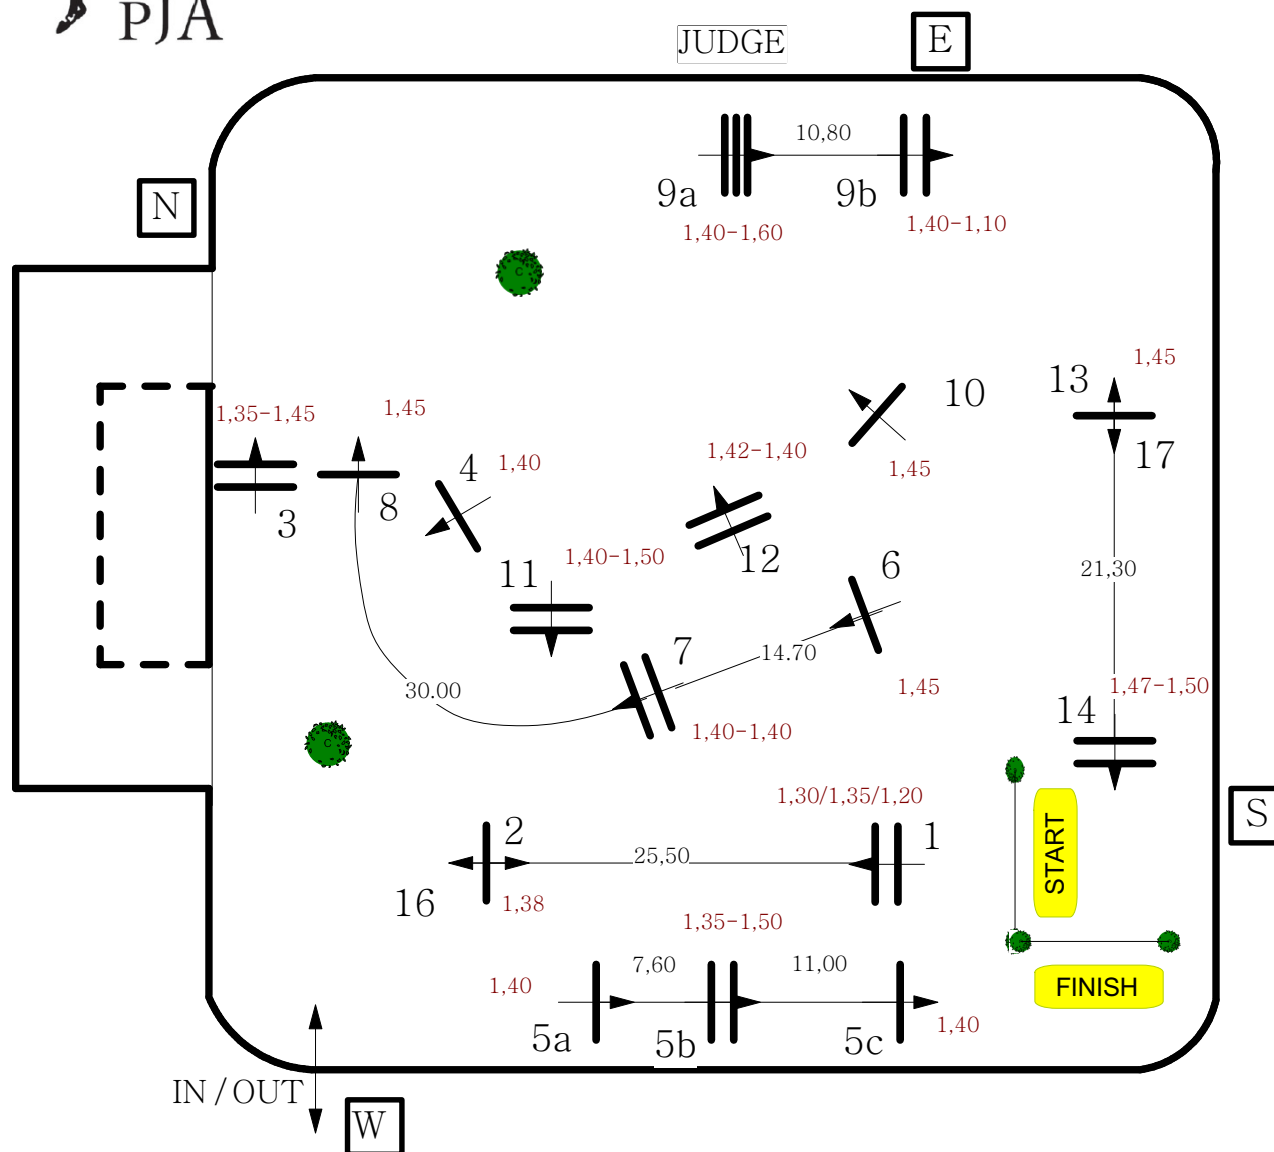

PENNSYLVANIA, UNITED STATES OF AMERICA

PJA JUMPER CLASSICS 2011

CLASS N°

PJA GRAND PRIX 2011

DATE: SUNDAY JUNE 19 2011

Obstacles: 1-14

Length: 580m

Speed: 350m/min

Time Allowed: 100 sec

Jump off: 16,12,6,3,4,5A,5B,17

Length: 300m

Time Allowed: 52 sec.

FOOTING: SAND

SLOPE: +0-

SCALE: 1:500

OSCAR SOBERÓN
MONTERREY / MEX