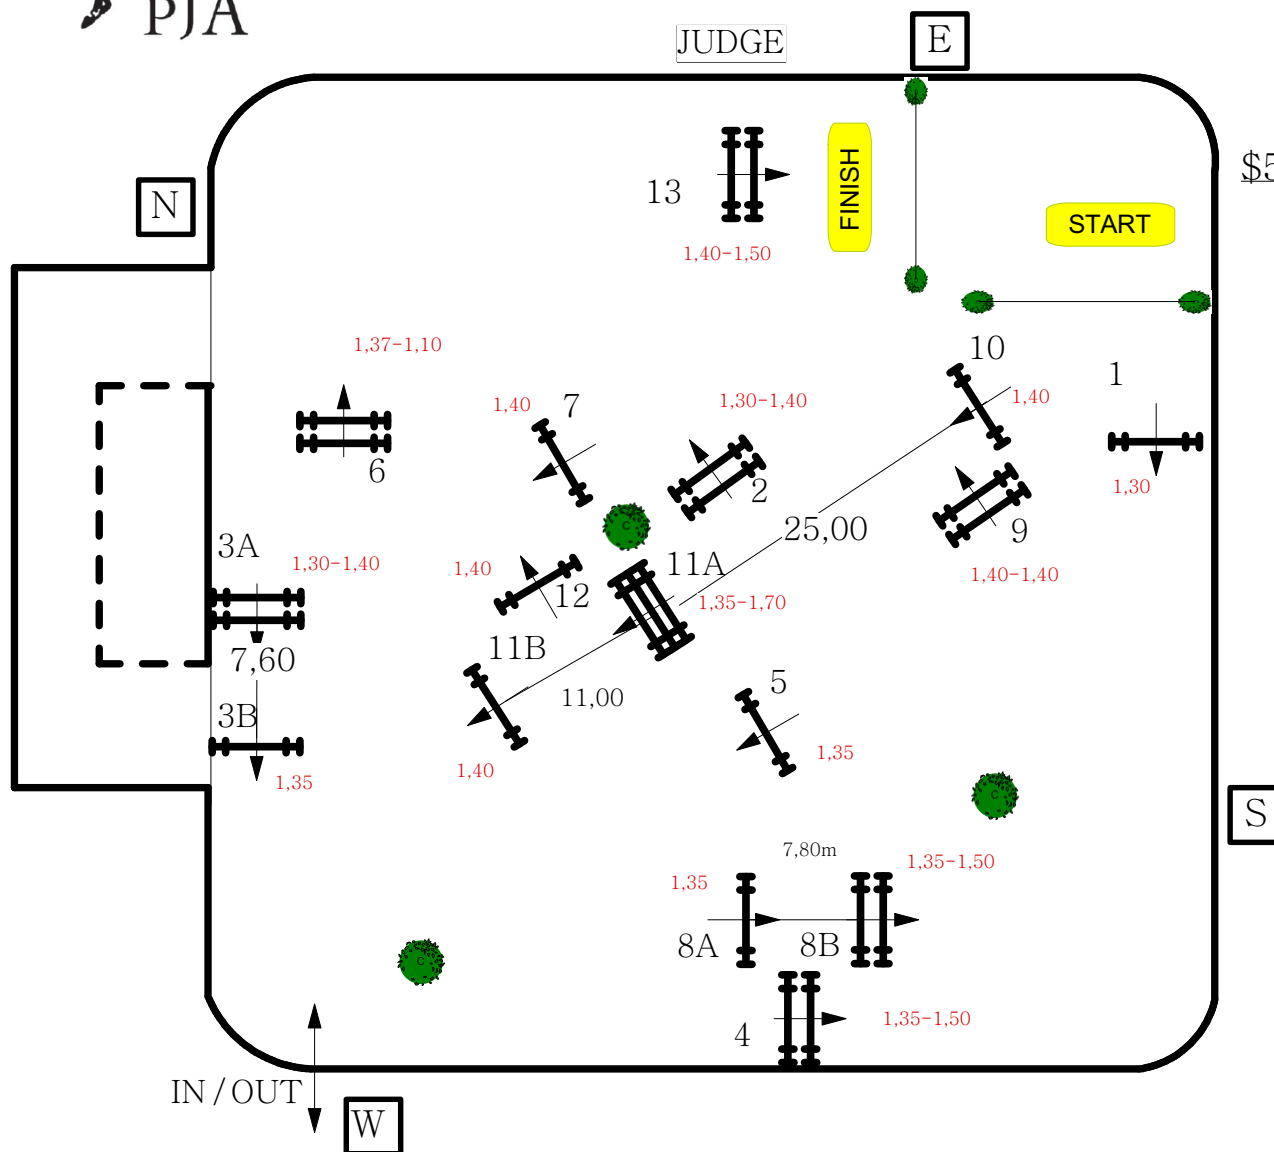

PENNSYLVANIA, UNITED STATES OF AMERICA

PJA JUMPER CLASSICS 2011

CLASS N° 11

\$5,000 OPEN JUMPER WELCOME STAKE

DATE: SATURDAY JUNE 18 2011

Obstacles: 1-13

Length: 580m

Speed: 350m/min

Time Allowed: 100 sec

Jump off: 4,9,1,2,3A,3B,12,13

Length: 310m

Time Allowed: 54 sec.

FOOTING: SAND

SLOPE: +0-

SCALE: 1:500

OSCAR SOBERÓN
MONTERREY / MEX