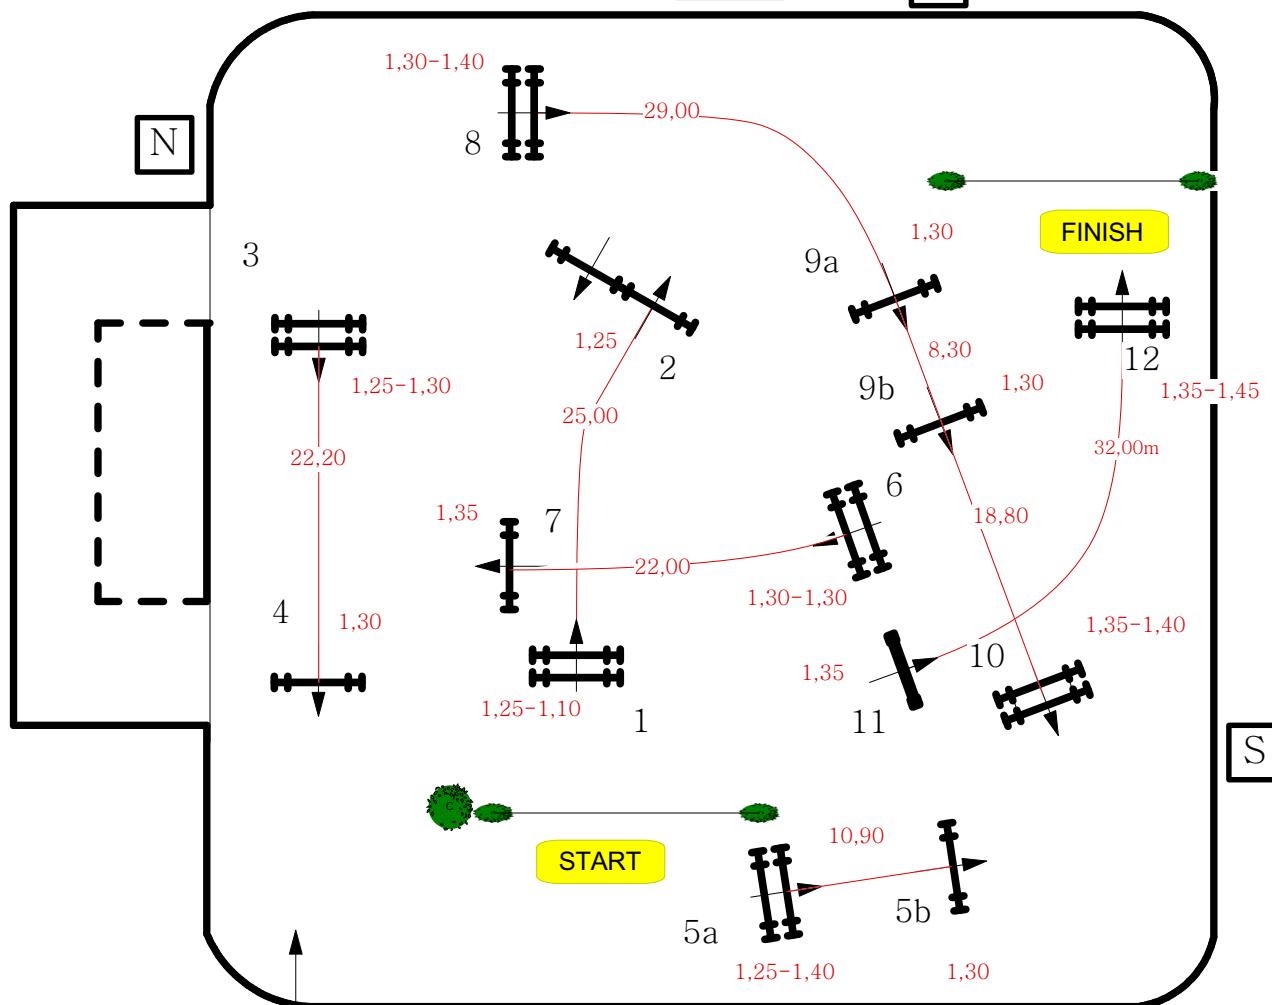

Length: 460m

Speed: 350m/min

Time Allowed: 79 sec

Jump off: 4,7,8,9A,9B,10,11,12

Length: 280m

Time Allowed: 48 sec.

IN / OUT

W

FOOTING: SAND

SLOPE: +0-

SCALE: 1:500

OSCAR SOBERÓN
MONTERREY / MEX

osoberon@prodeport.com