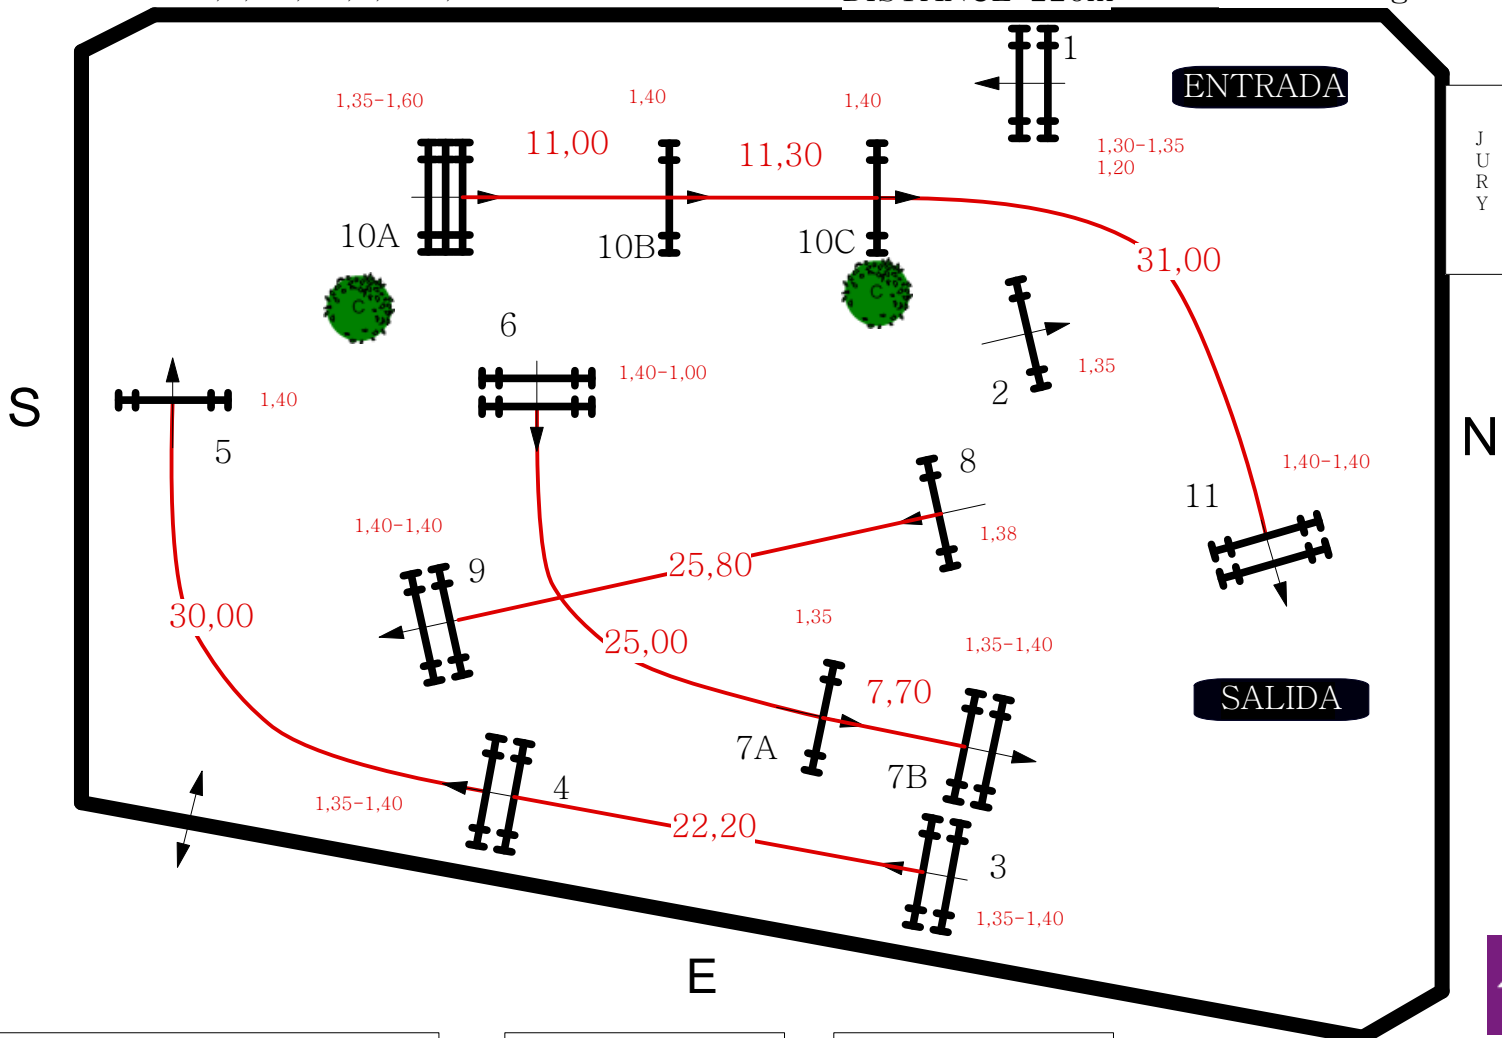

MONTERREY, MÉXICO

FEBRERO 2011

COMPETITION: 1,40 m (CATEGORIAS)

FEI ART: 238.2.2

DATE: Viernes 18 Febrero

SPEED: 350m/min

DISTANCE: 450m

TIME: 78 sec

JUMP OFF: 5,6,7A,7B,8,10C,11

DISTANCE: 220m

TIME: 38 seg

TYPE OF FOOTING: SAND

SLOPE: +1-%

SCALE: 1:400