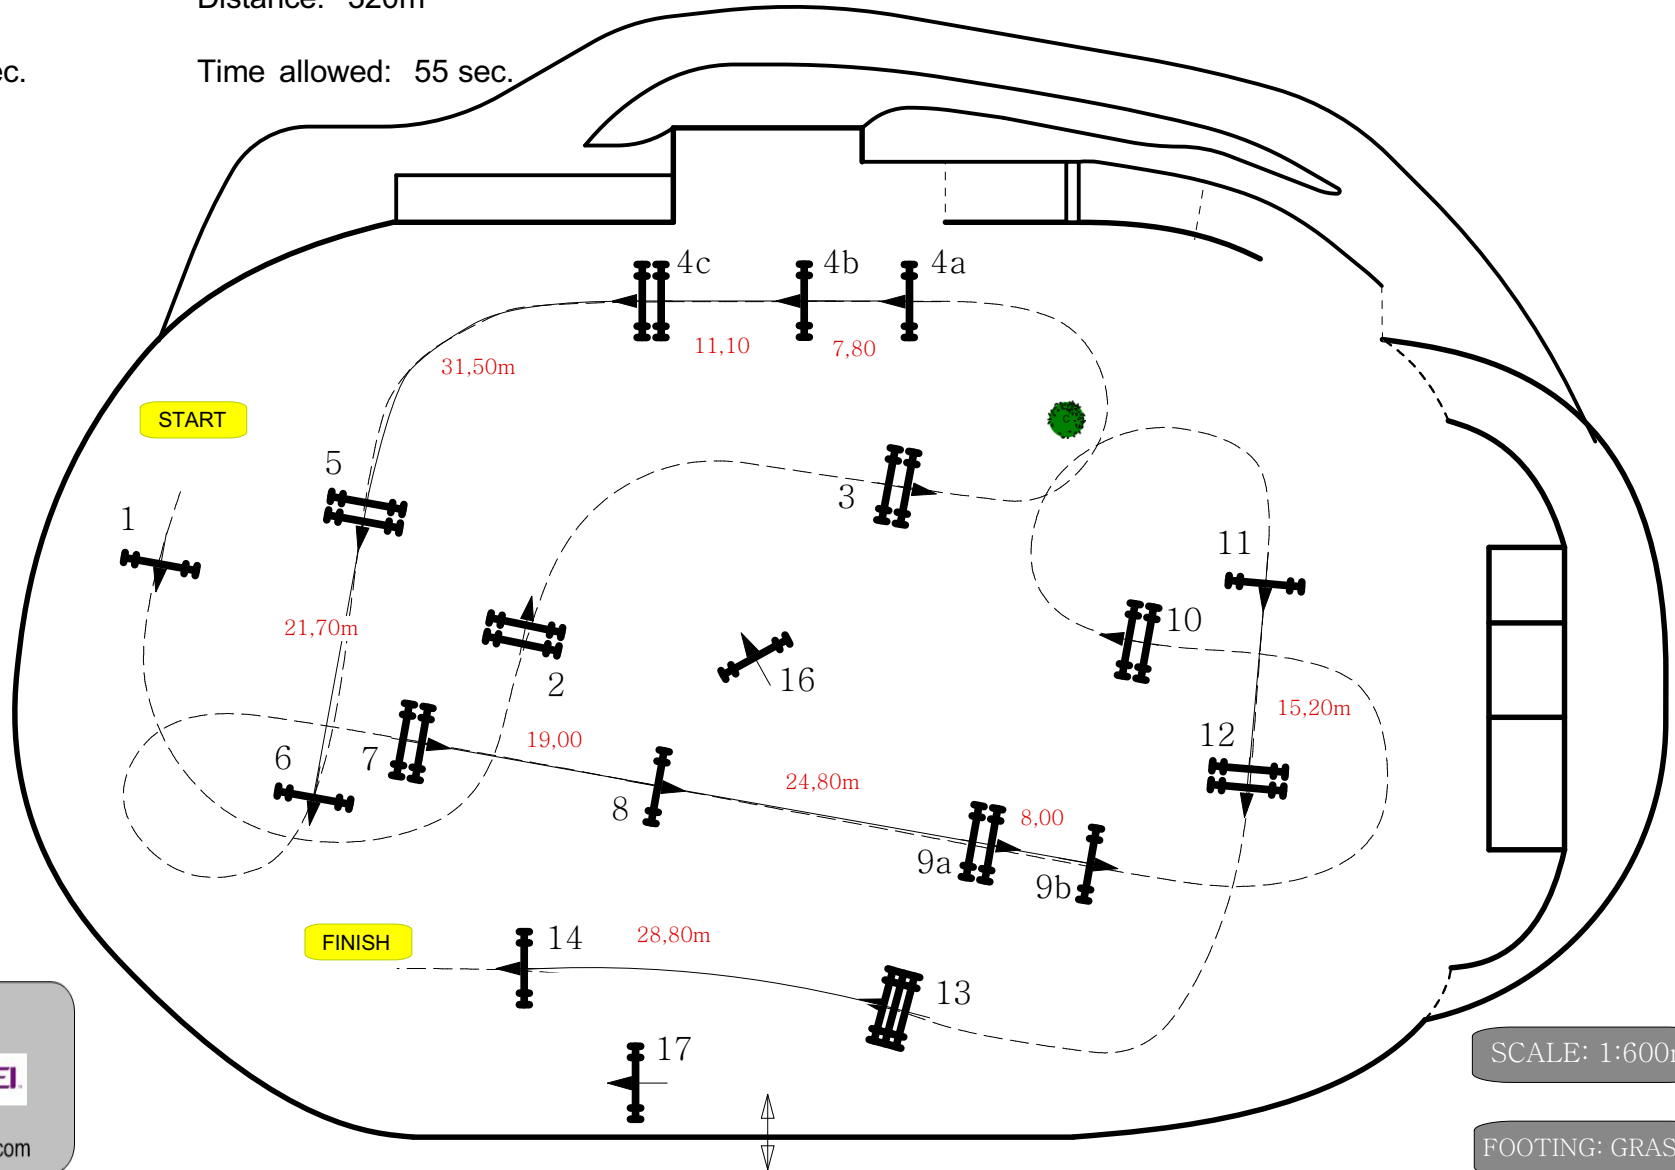

Class:351 \$20,000 1.40M Jumper Classic

Date: Sunday July 22

First Round: 1 To 14

Speed: 350m/min

Distance: 510m

Time Allowed:88sec.

# SHOWPARK CALIFORNIA UNITED STATES OF AMERICA

Jump-off:3,16,6,7,9a,9b,12,17

Distance: 320m

Time allowed: 55 sec.

  
 OSCAR SOBERÓN  
 MONTERREY / MEX  
[osoberon@prodeport.com](mailto:osoberon@prodeport.com)

SCALE: 1:600m

FOOTING: GRASS