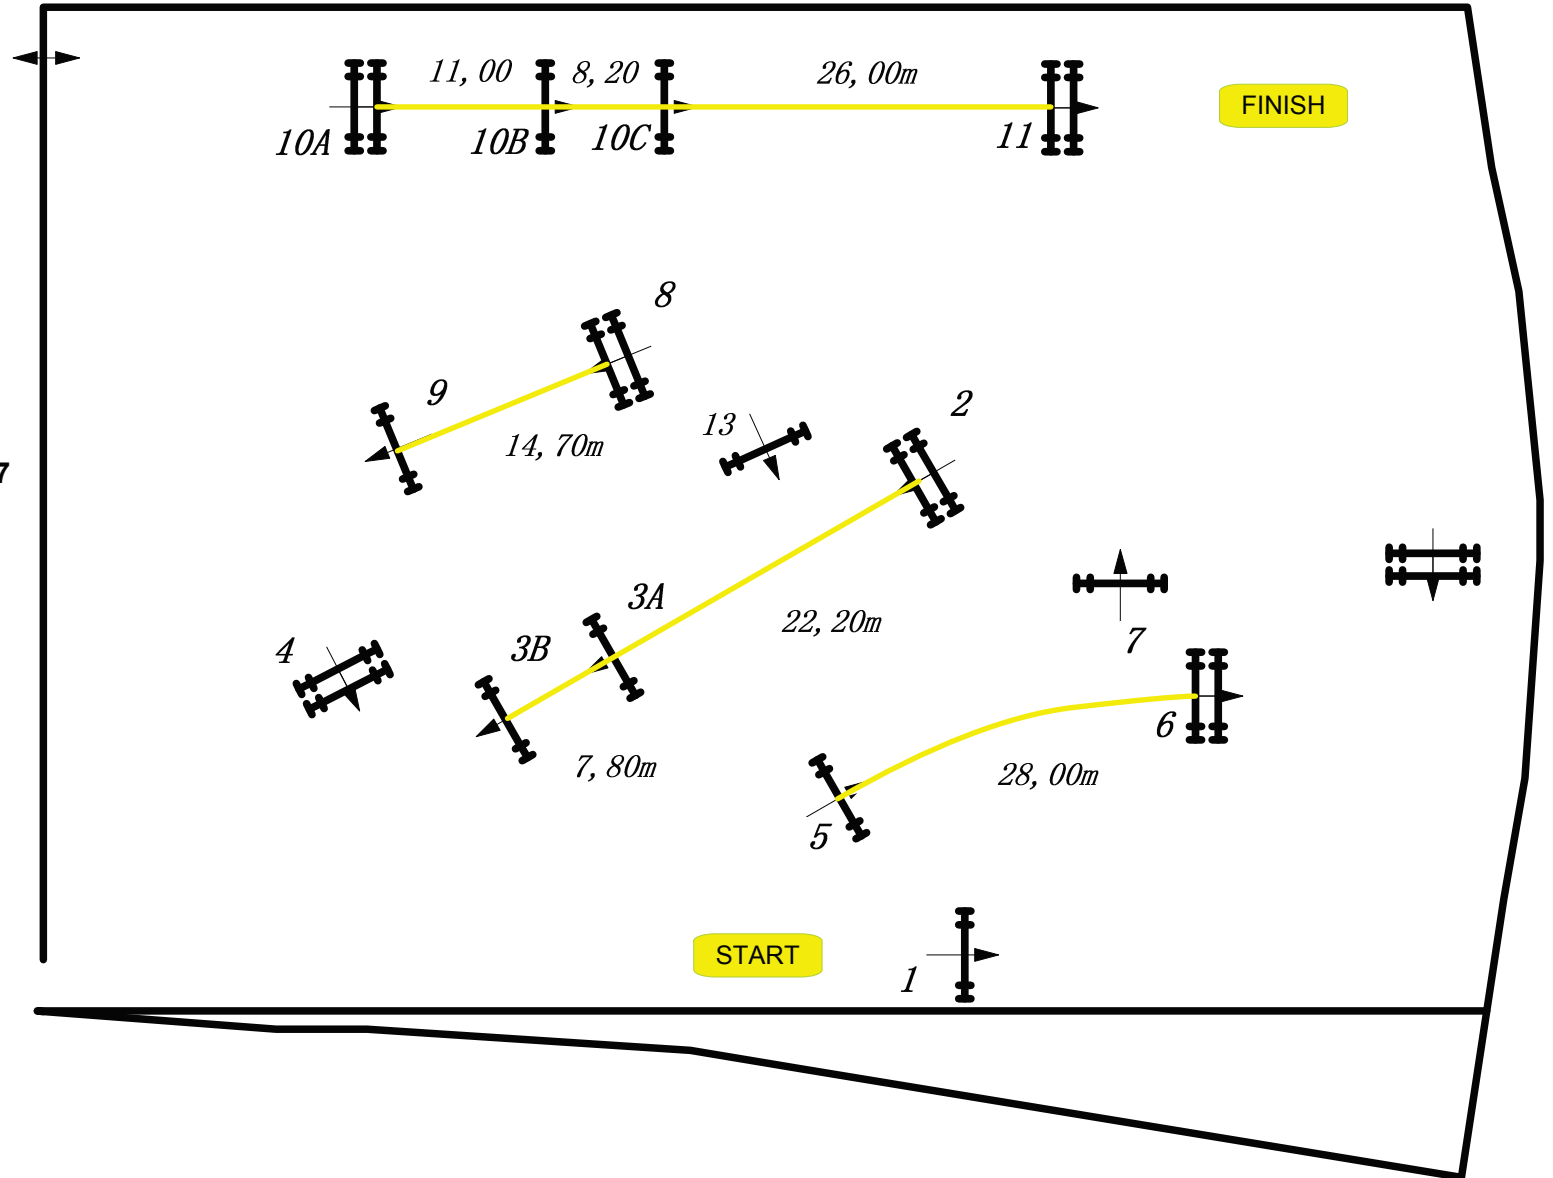

## NOVIEMBRE 2012

Class 1,30 / 1,40

Date: SAT NOV 18

First Round: 1 To 11

Speed: 350m/min

Distance: 480m

Time Allowed: 83sec.

Jump Off: 1,2,3A,3B,10A,13,6,7

Distance: 310m

Time Allowed: 54 sec

FOOTING: SAND

SCALE: 1:500m