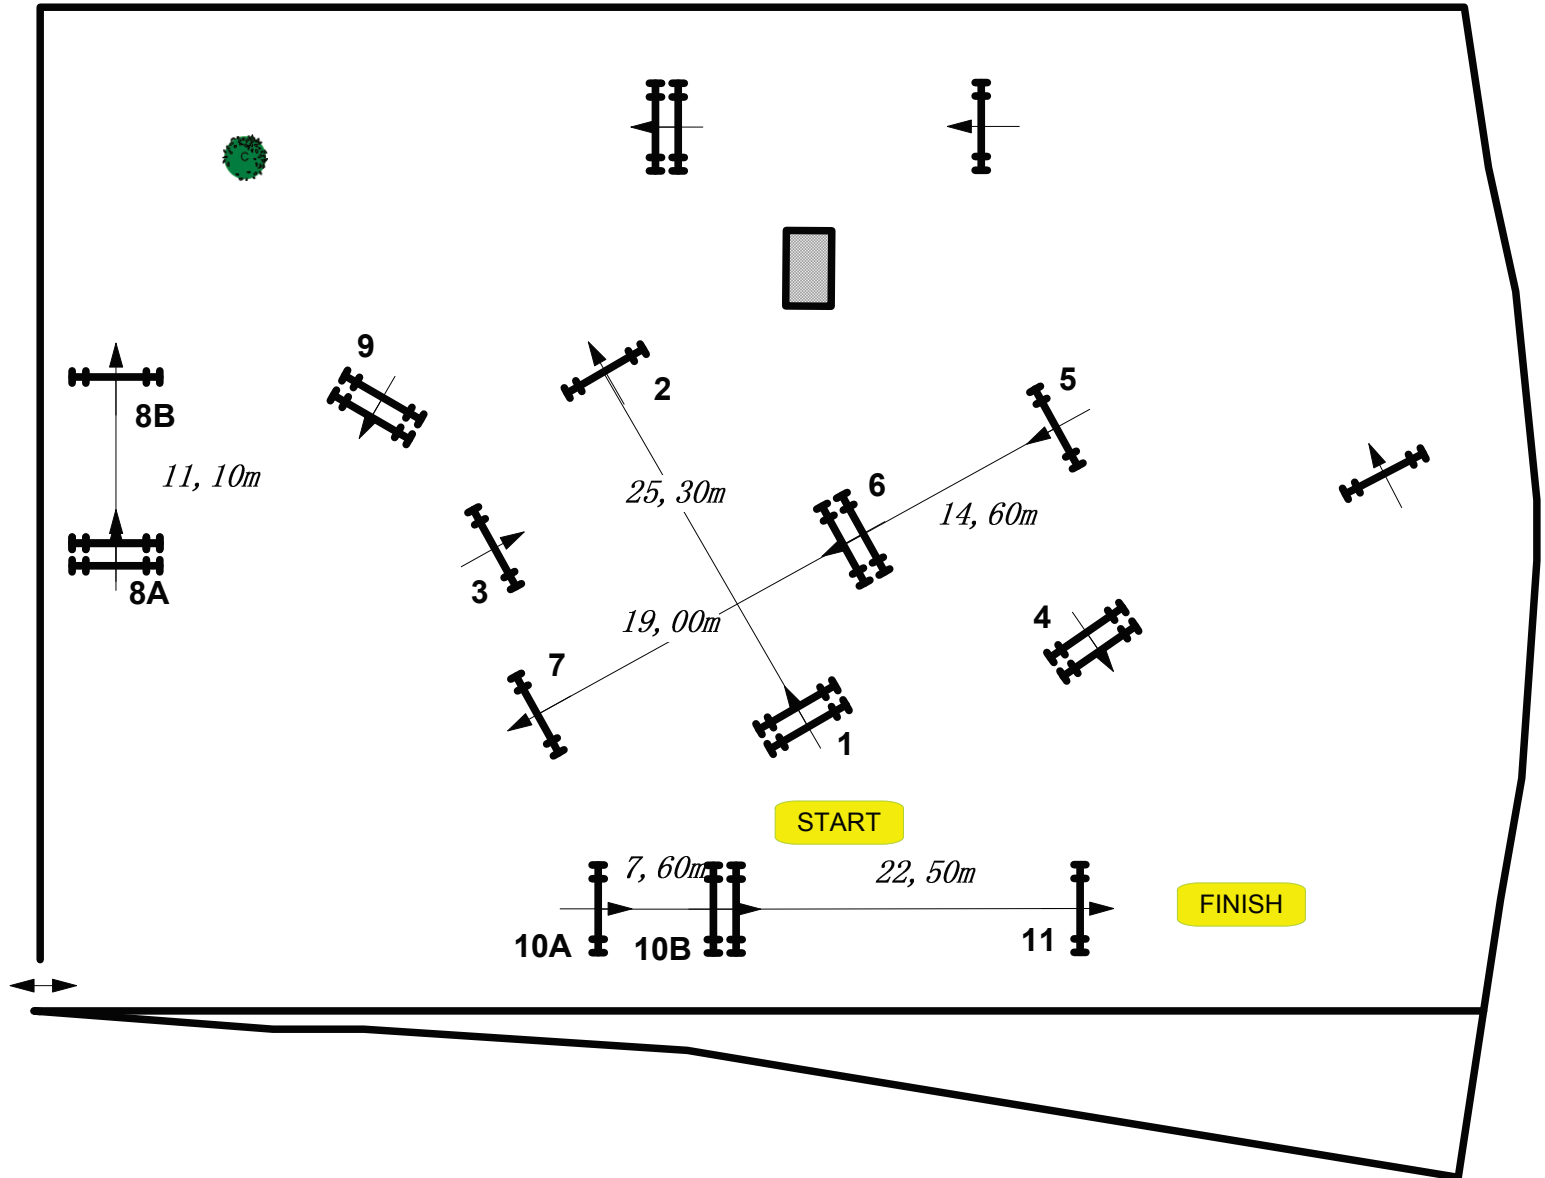

SAN JUAN, PUERTO RICO

NOVIEMBRE 2012

Class 1,30 1,40 (238.2.1)

Date: SAT NOV 17

First Round: 1 To 11

Speed: 350m/min

Distance: 430m

Time Allowed: 74sec.

Jump Off: NO

Distance:

Time Allowed:

FOOTING: SAND

SCALE: 1:500m