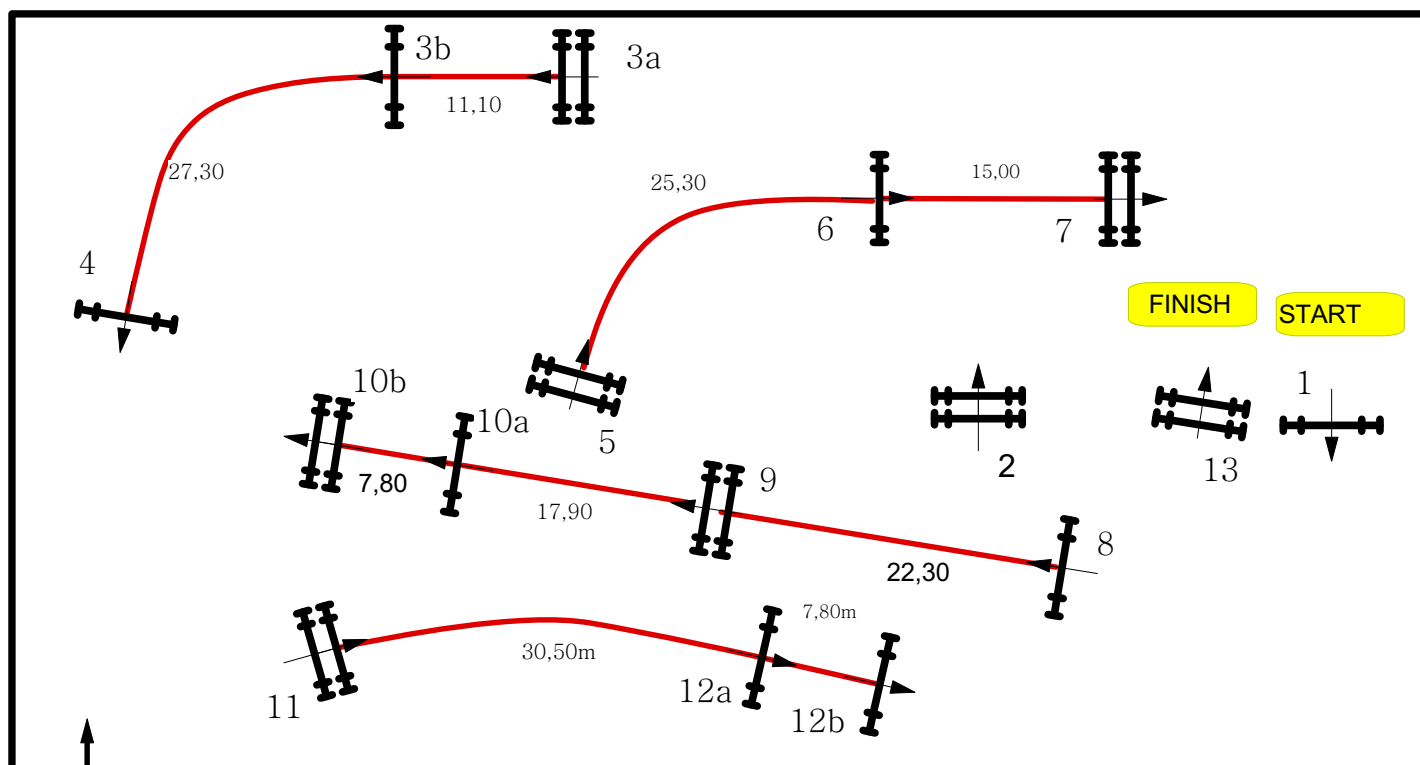

MULLINGAR, IRELAND

MULLINGAR CSI** 2012

INT. COMPETITION: FINALS SILVER TOUR FEI ART: 238.2.2 JUMP OFF: 3A,4,5,10A,10B,11,12A,13
 DATE: MONDAY JUNE 4 2012 SPEED: 350m/min DISTANCE: 270m
 DISTANCE: 460m TIME: 79 sec TIME: 47 sec

IN&OUT

JURY

FOOTING: SAND

SLOPE: +0-

SCALE: 1:500