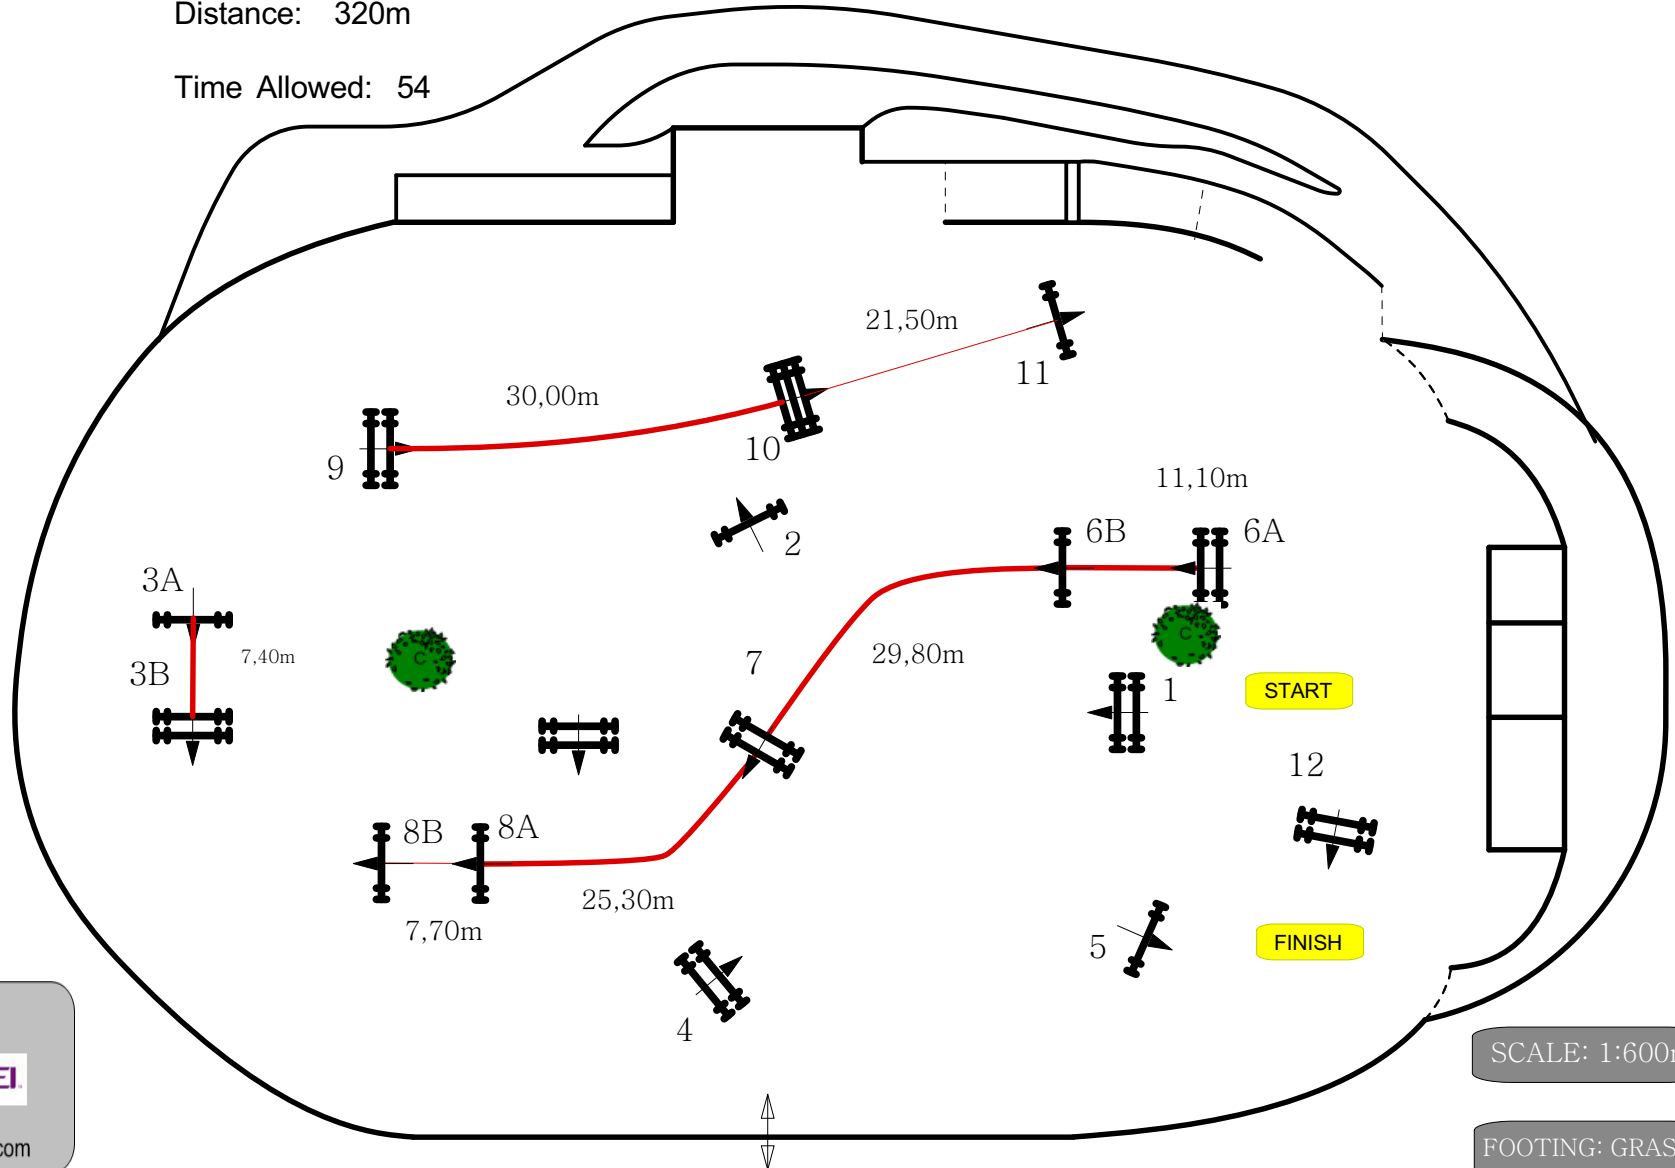

Class: 352 \$5,000 1,30 jumper classic

Date: SAT 21 2012

First Round: 1 To 12

Speed: 350m/min

Distance: 520m

Time Allowed: 88

SHOWPARK

CALIFORNIA

UNITED STATES OF AMERICA

Jump-off: 10,2,3A,3B,,4,5,6A,12

Distance: 320m

Time Allowed: 54

OSCAR SOBERÓN
MONTERREY / MEX
osoberon@prodeport.com