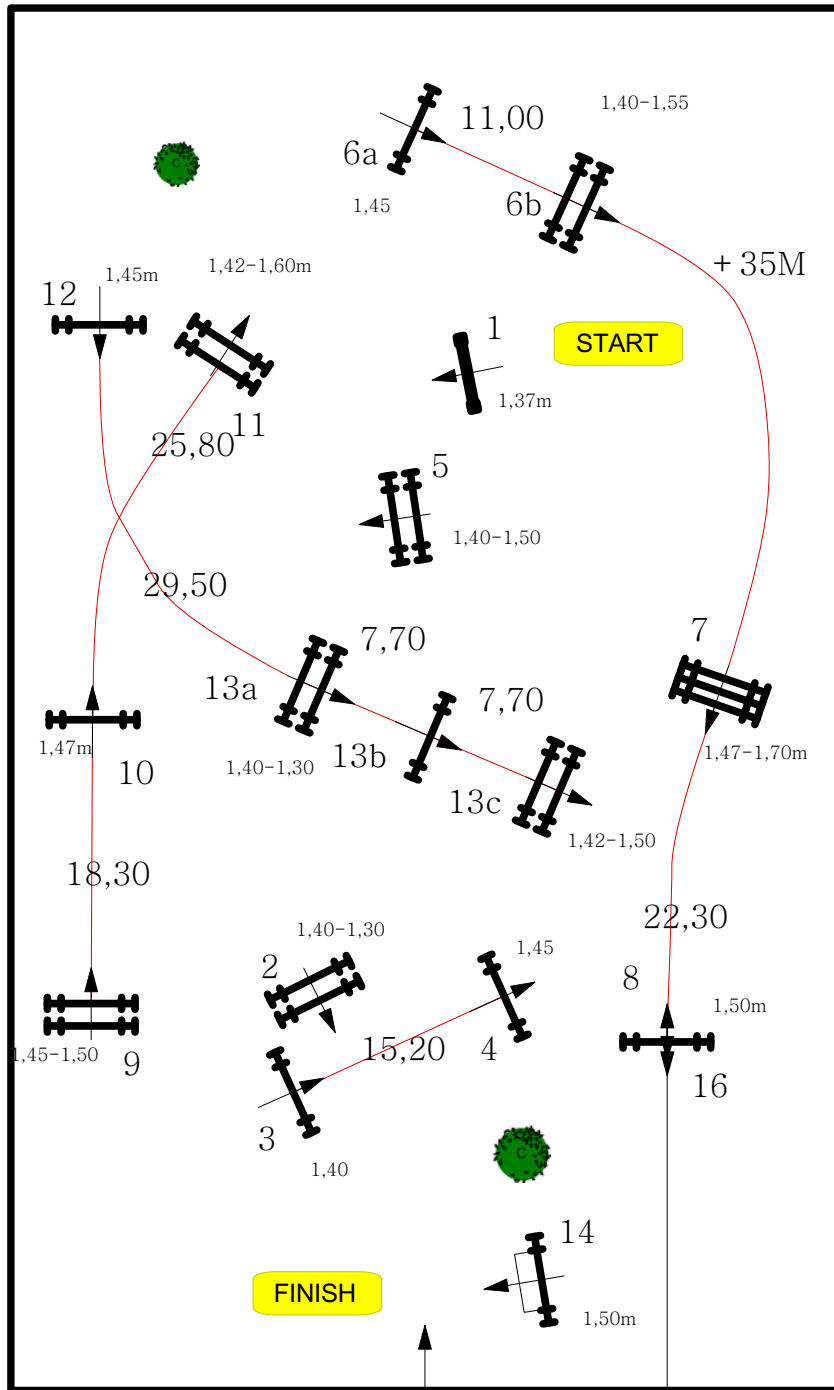

# TYLER, TEXAS UNITED STATES OF AMERICA

CLASS N°

701. THE \$25,000 GRAND PRIX

DATE: SATURDAY MAY 19

Obstacles: 1-14

Length: 570m

Speed: 350m/min

Time Allowed: 98 sec

Jump off: 16,2,9,11,12,13b,13c,14

Length: 290m

Time Allowed: 50 sec.

OSCAR SOBERÓN  
MONTERREY / MEX

osoberon@prodeport.com

FOOTING: SAND

SLOPE: +0-

SCALE: 1:500