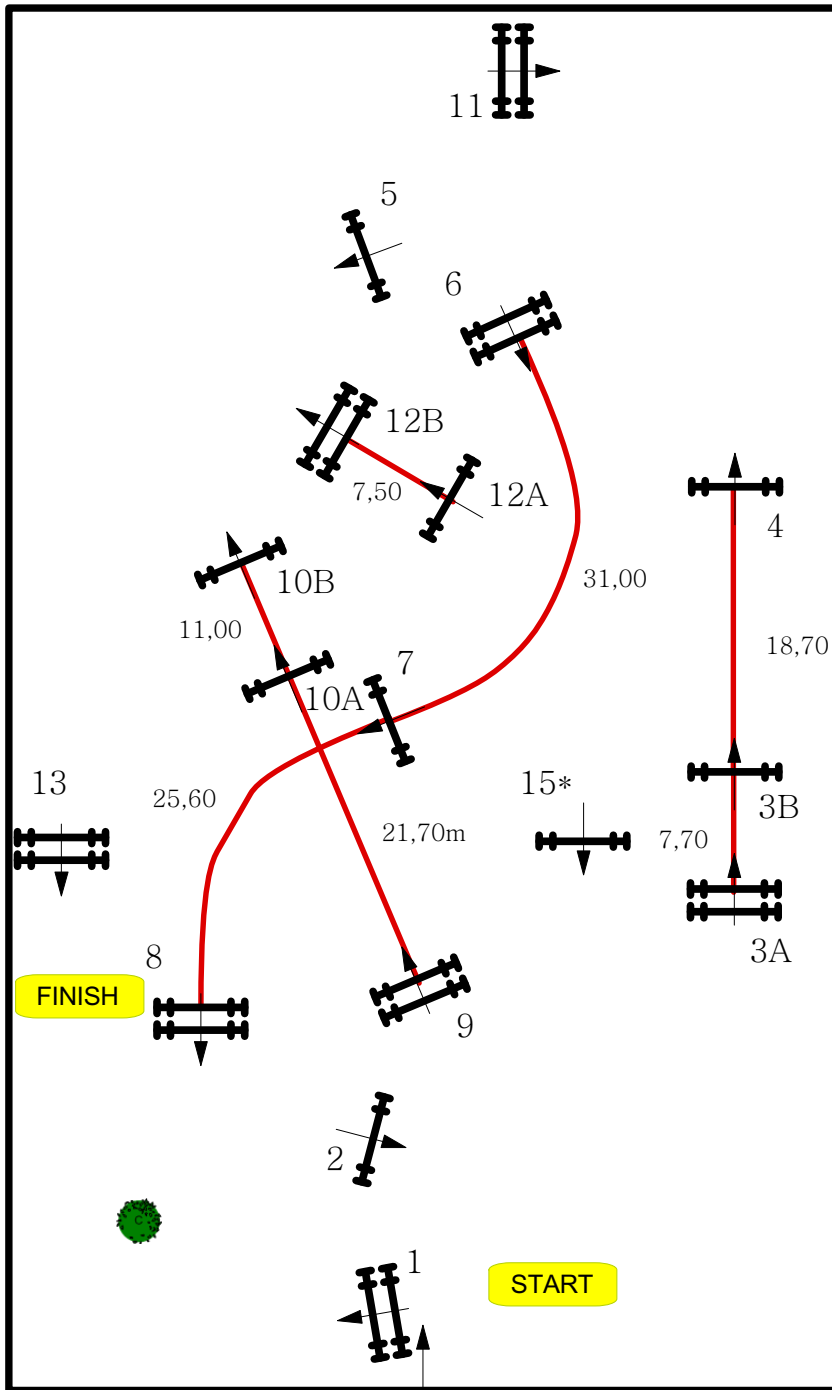

TYLER, TEXAS UNITED STATES OF AMERICA

CLASS N°

706 \$5,000 EMO Jumper
Classic, II.2a

DATE: FRIDAY MAY 18

Obstacles: 1-13

Length: 530m

Speed: 350m/min

Time Allowed: 91 sec

Jump off: 11,7,3A,3B,4,5,6,15

Length: 280m

Time Allowed: 50 sec.

 OSCAR SOBERÓN
 MONTERREY / MEX
 osoberon@prodeport.com

FOOTING: SAND

SLOPE: +0-

SCALE: 1:500