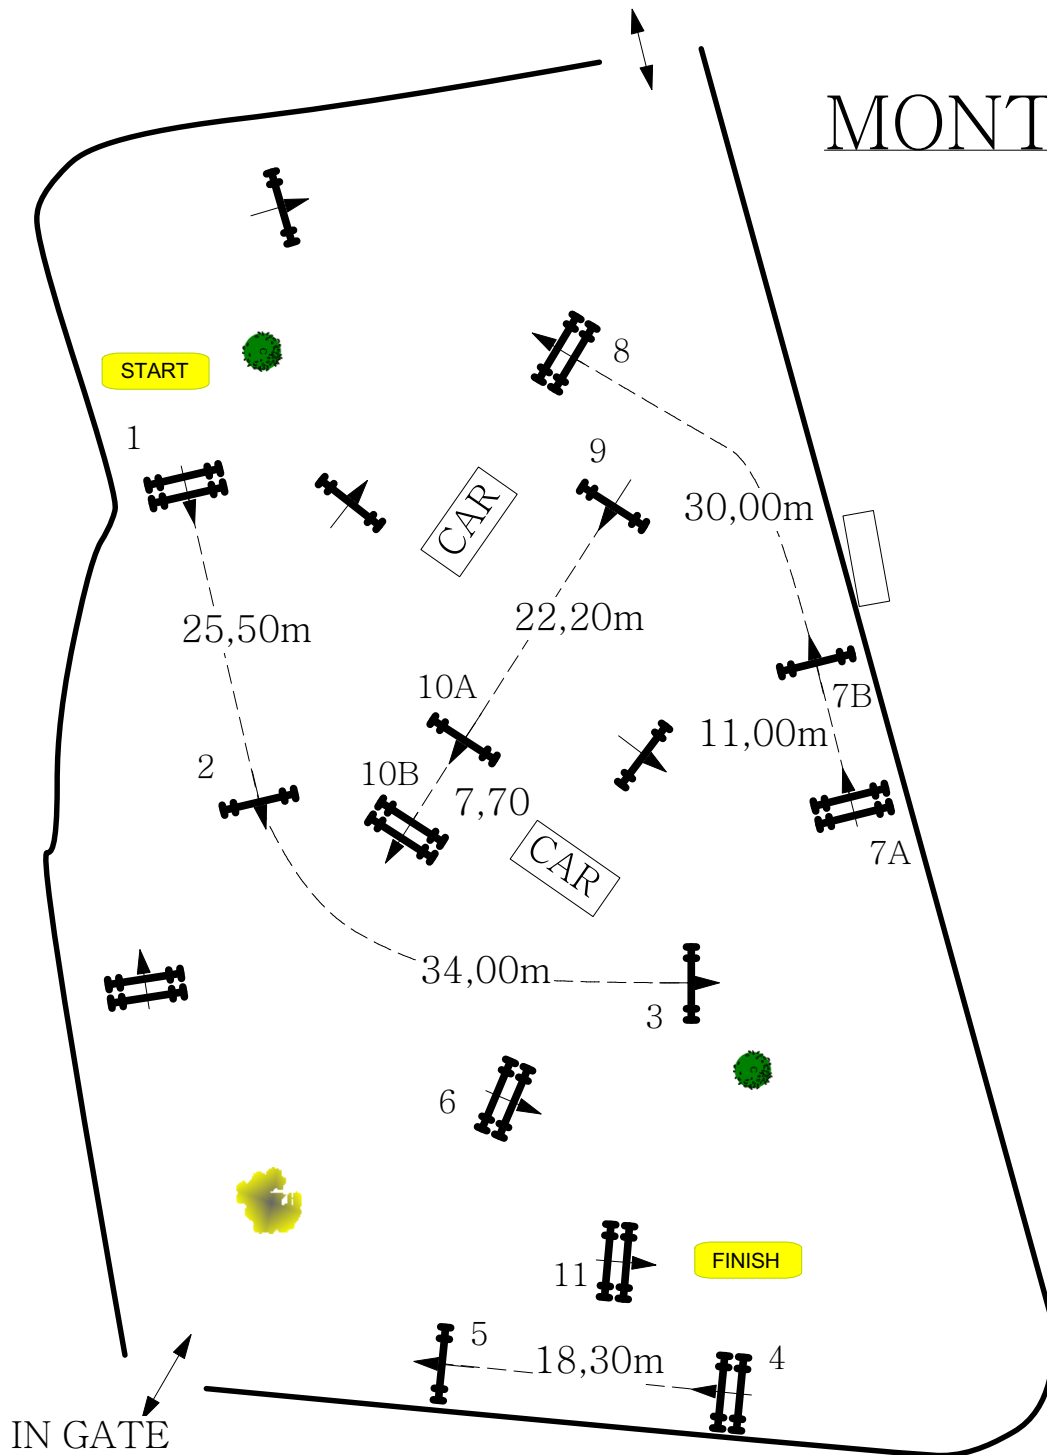

MONTERREY, MEXICO 2013

CLASS N°

Jinetes Jóvenes, Clásico y
Abierta 238.2.1
1,40m

DATE: MARCH 1-2013

Obstacles: 1-11

Length: 440m

Speed: 350m/min

Time Allowed: 76 sec

Jump off: NO

Length: 0m

Time Allowed: 0 sec.

COURSE DESIGN: OSCAR SOBERÓN

SCALE: 1:600