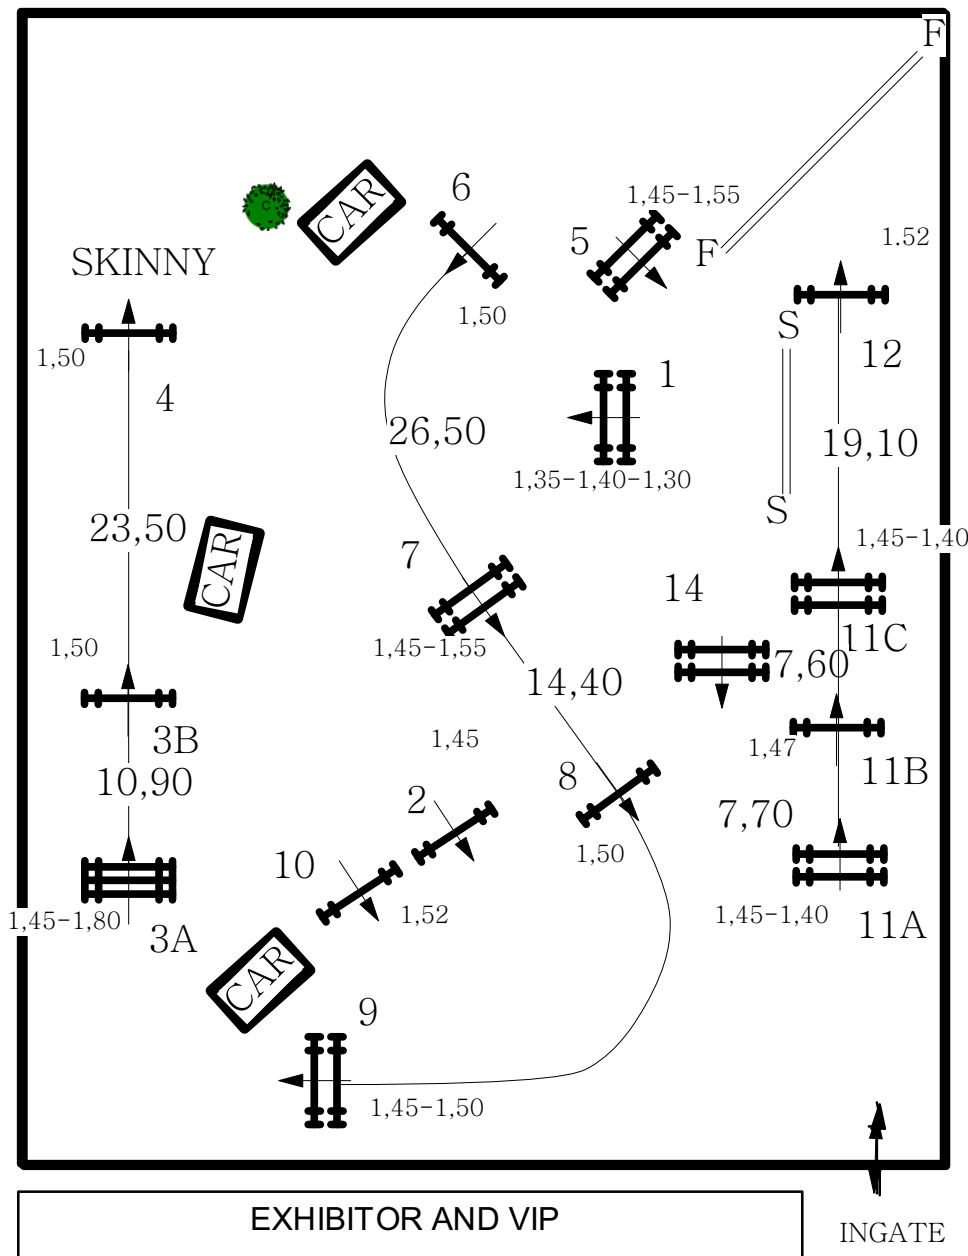

ANGELSTONE CSI-W SEPTEMBER 2013 ONTARIO, CANADA

\$33,000 FEI OPEN WELCOME

DATE: SEPTEMBER 26 2013

FIRST ROUND: 1-12

SPEED: 375m/min

DISTANCE: 470m

TIME: 76 sec

JUMPOFF: 14.9.10.11B.11C.7.3B.4

DISTANCE: 290

TIME ALLOWED: 47 Sec

COURSE DESIGN: OSCAR SOBERON-FEI3

FOOTING: SAND

SCALE: 1:500