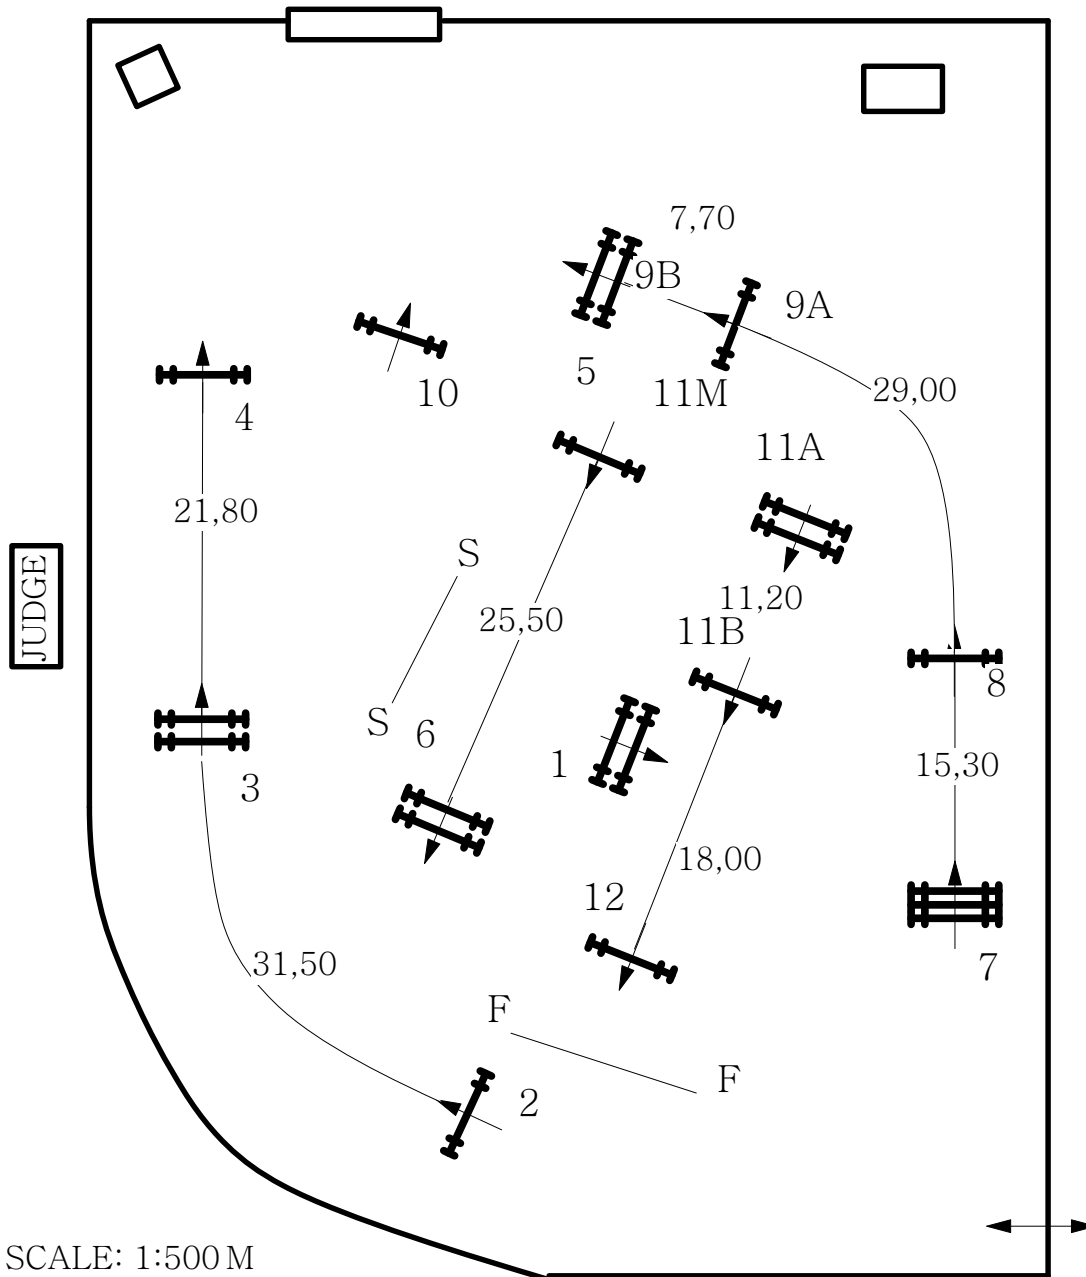

Millstreet International Horse Show CSI***

Millstreet, Ireland 2013

INTERNATIONAL No. 8
1,40m

DATE: AUG 18 2013

FIRST ROUND: 1-12

SPEED: 350m/min

DISTANCE: 470m

TIME: 81 sec

JUMP OFF: 5,6,1,9A,9B,10,11A,12

DISTANCE: 280

TIME ALLOWED: 48

COURSE DESIGN: OSCAR SOBERON-FEI3

FOOTING: SAND

SCALE: 1:500