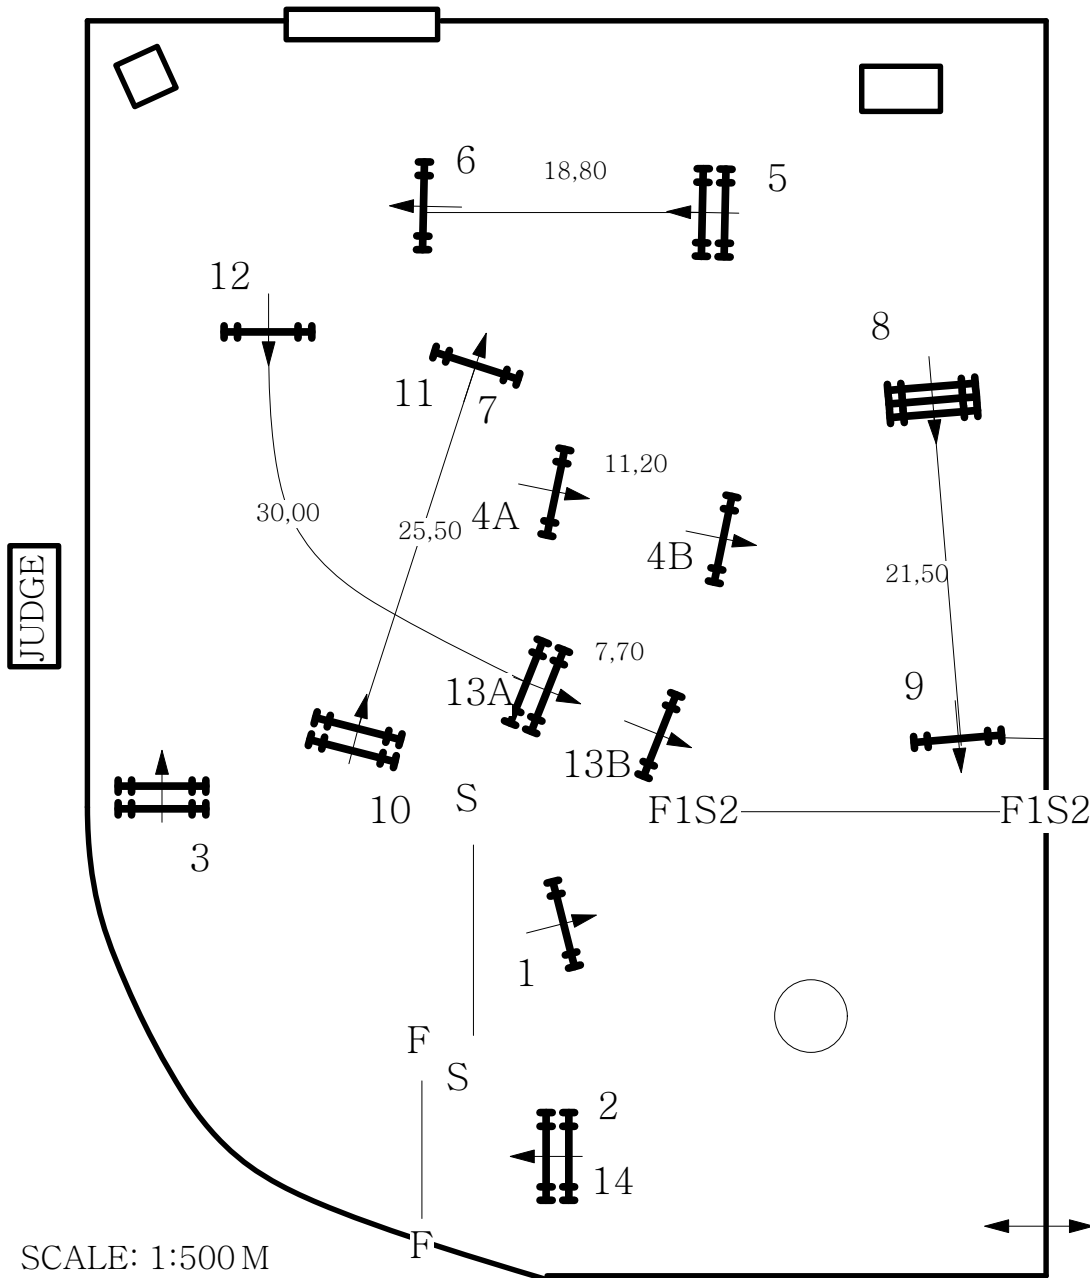

Millstreet International Horse Show CSI***

Millstreet, Ireland 2013

SCALE: 1:500 M

INTERNATIONAL

EVENT 37

Young Rider

Grand Prix Qualifier

DATE: AUG 16 2013

FIRST ROUND: 1-9

SPEED: 350m/min

DISTANCE: 330m

TIME: 57 sec

2ND PHASE: 10-14

DISTANCE: 210

TIME ALLOWED: 36

COURSE DESIGN: OSCAR SOBERON-FEI3

FOOTING: SAND

SCALE: 1:500