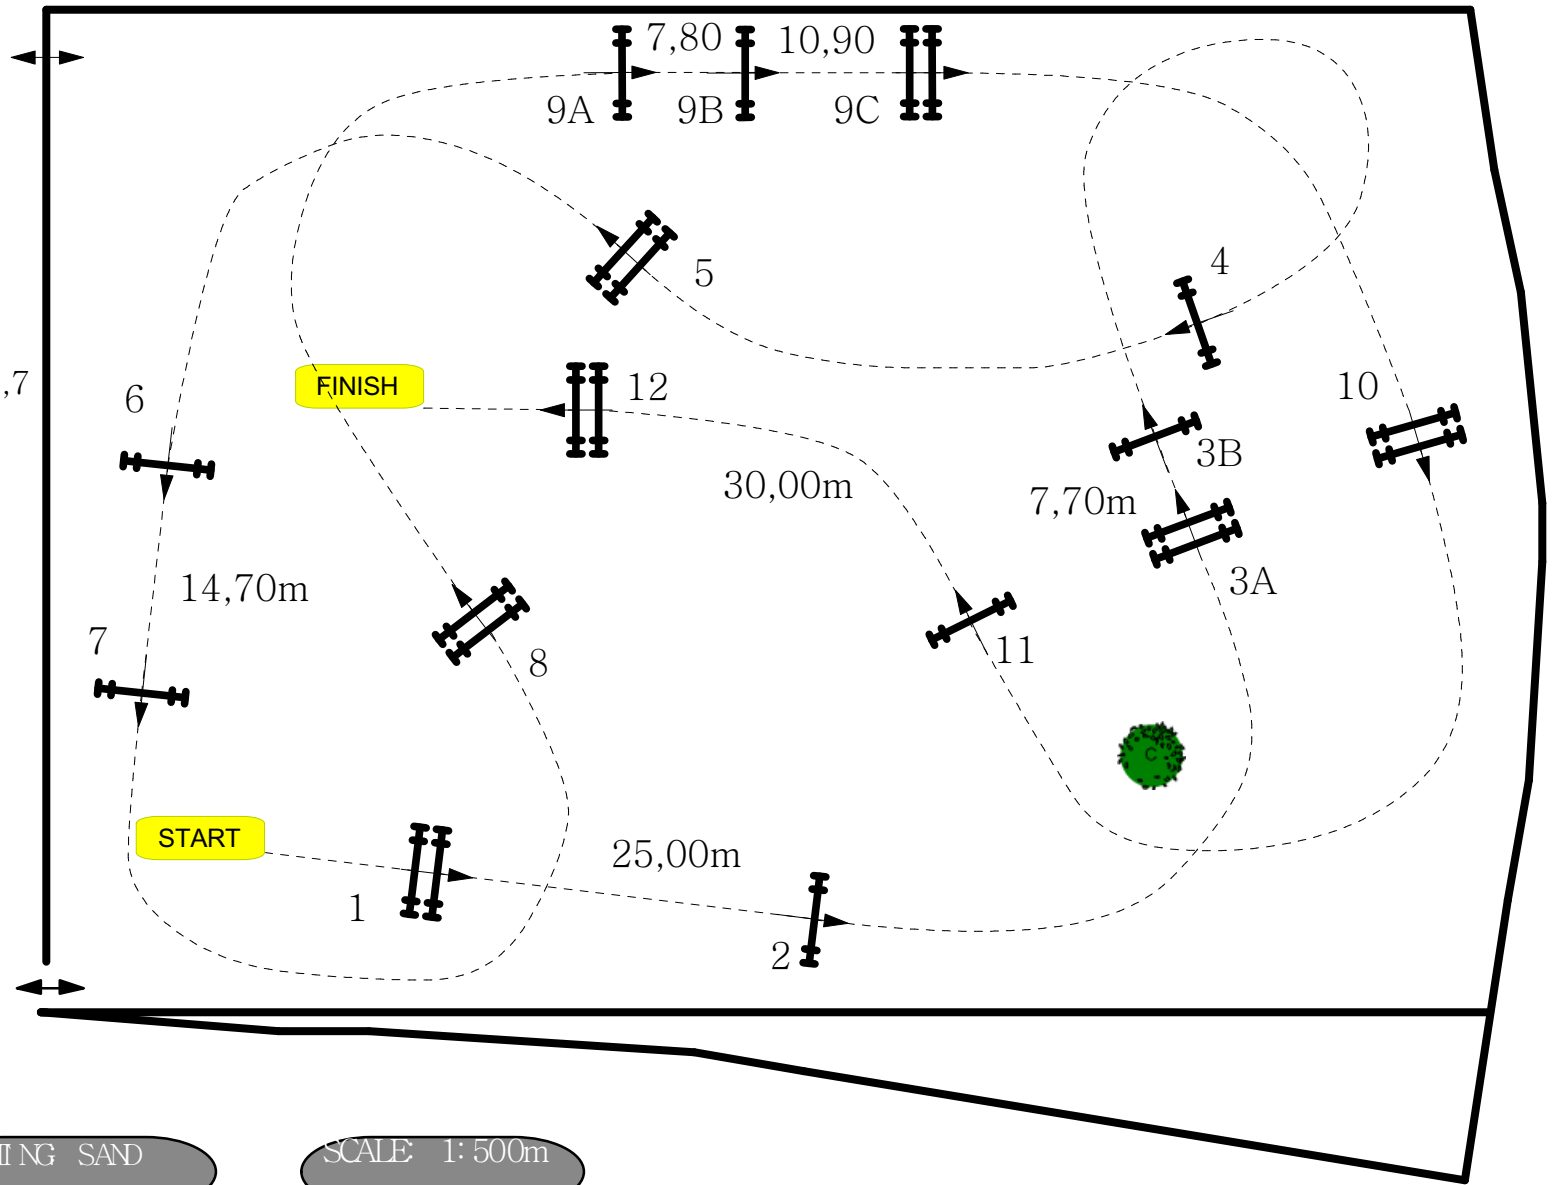

## APRIL 2013

CLASS: 1,30 AND 1,40 (238.2.2)

DATE: april 14

FIRST ROUND: 1-12

SPEED: 350m/min

DISTANCE: 530m

TIME: 91 sec

JUMPOFF: 10,11,12,9A,9B,5,6,7

DISTANCE: 260

TIME ALLOWED: 45

  
OSCAR SOBERÓN  
MONTERREY / MEX  
  
osoberon@prodeport.com

FOOTING SAND

SCALE: 1:500m