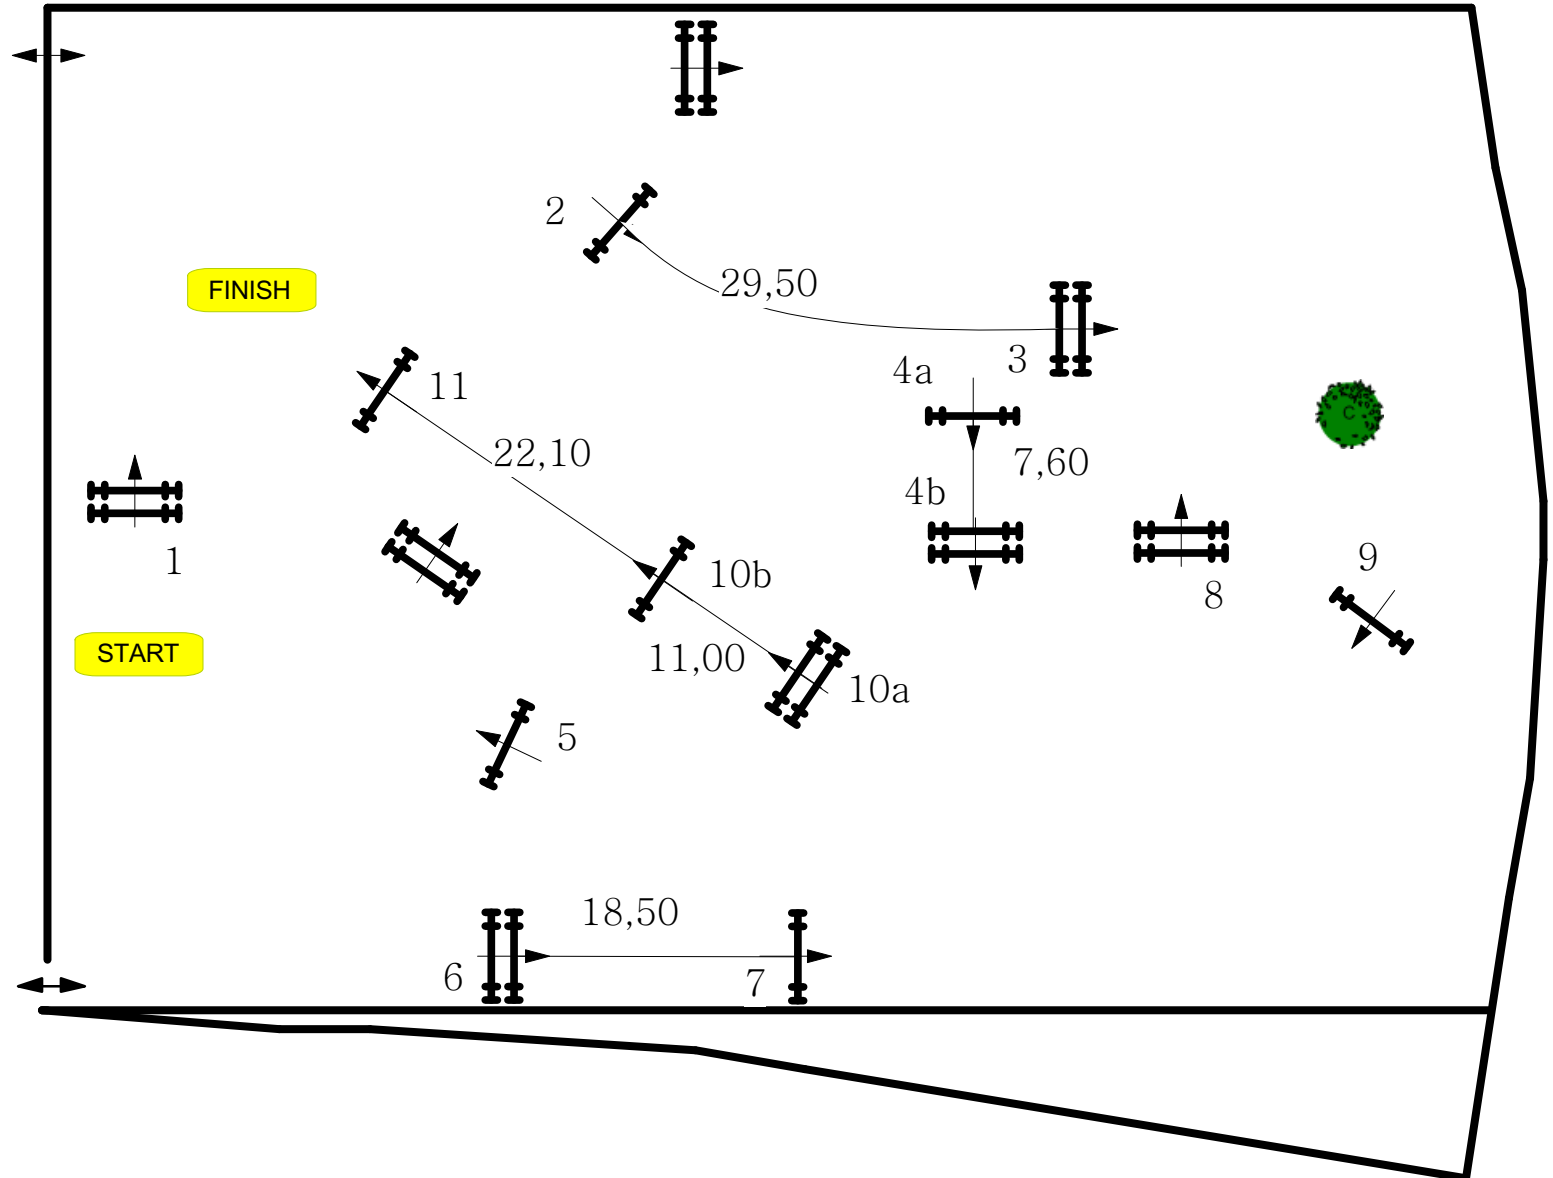

SAN JUAN, PUERTO RICO

ABRIL 2013

CLASS: 1,30 and 1,40 (238.2.1)

DATE: april 13

FIRST ROUND: 1-11

SPEED: 350m/min

DISTANCE: 450m

TIME: 78 sec

JUMPOFF: no

DISTANCE:

TIME ALLOWED:

FOOTING SAND

SCALE: 1:500m