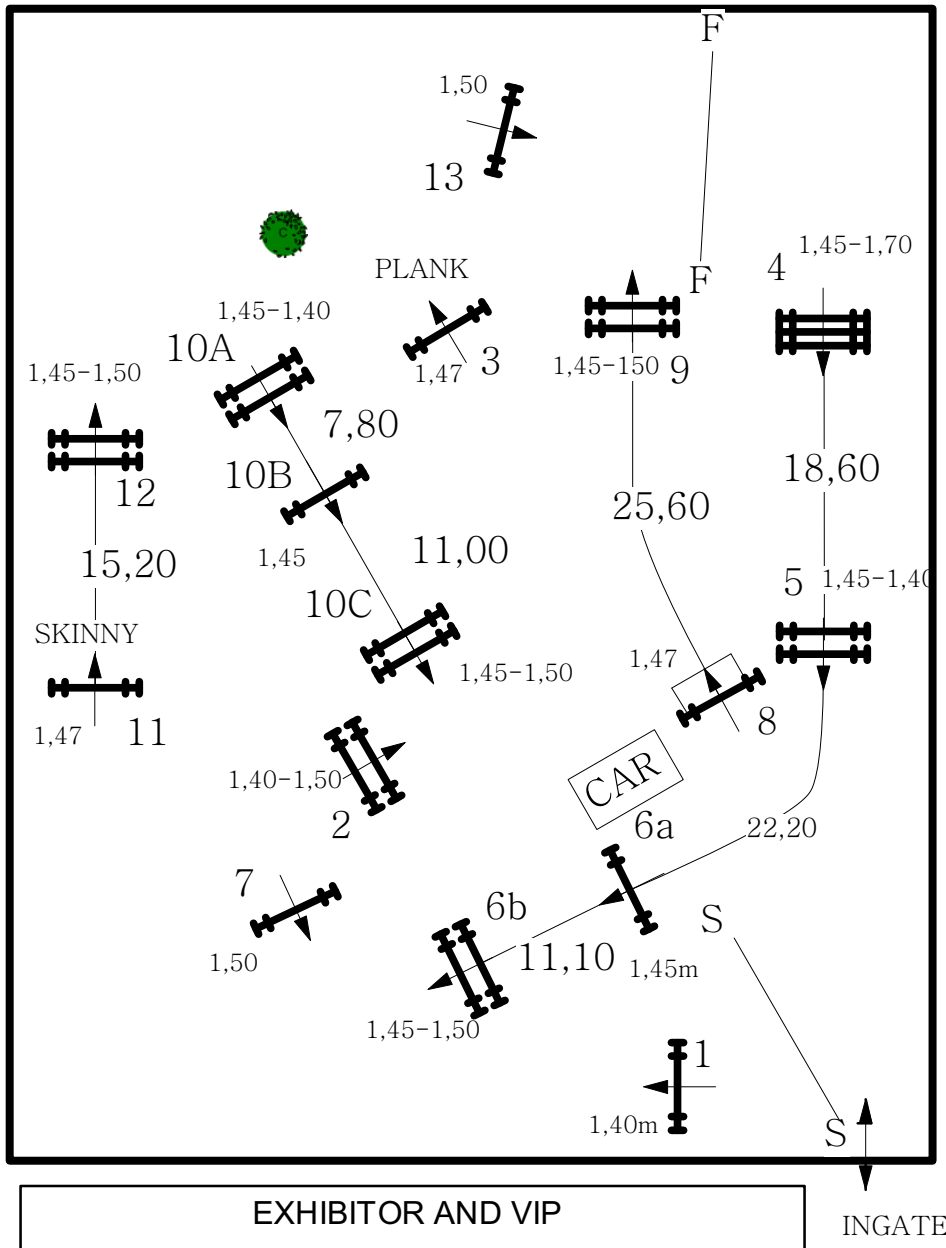

\$50,000 CSI** GRAND PRIX
PRESENTED BY NG STONE

DATE: SATURDAY JUNE 1

FIRST ROUND: 1-13

SPEED: 375m/min

DISTANCE: 550m

TIME: 88 sec

JUMPOFF: 4, 6B, 7, 8, 9, 10A, 10B, 12

DISTANCE: 320

TIME ALLOWED: 52 Sec.

COURSE DESIGN: OSCAR SOBERON-FEI3

FOOTING: SAND

SCALE: 1:500