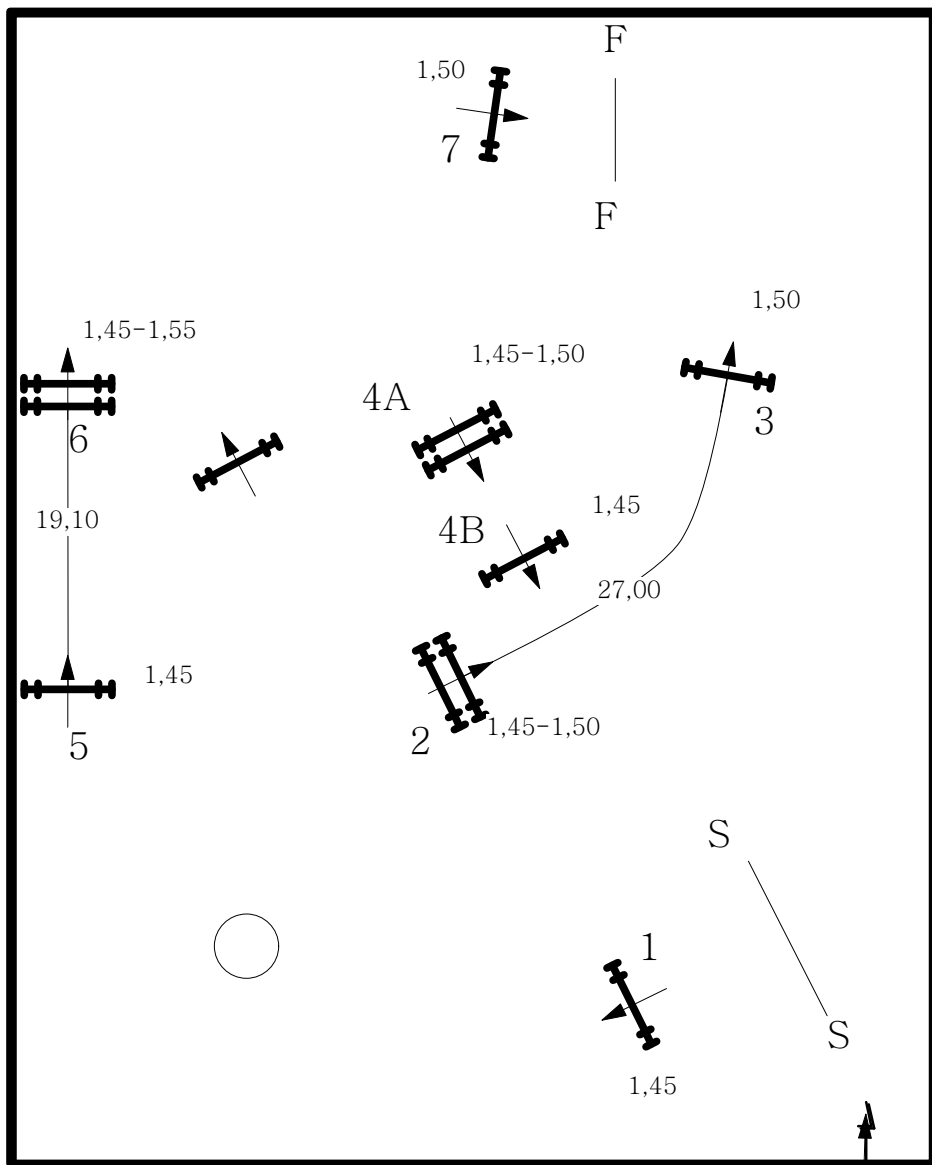

ANGELSTONE CSI** JUNE 2014 ONTARIO, CANADA

\$40,000 City of Erin Grand Prix

DATE: JUNE 7 2014

SECOND ROUND: 1-7

SPEED: 350m/min

DISTANCE: 270m

ROUND 2

TIME: 47 sec

JUMPOFF: NO

DISTANCE: 0

TIME ALLOWED: 0 Sec

EXHIBITOR AND VIP

INGATE

COURSE DESIGN: OSCAR SOBERON-FEI3

FOOTING: SAND

SCALE: 1:500