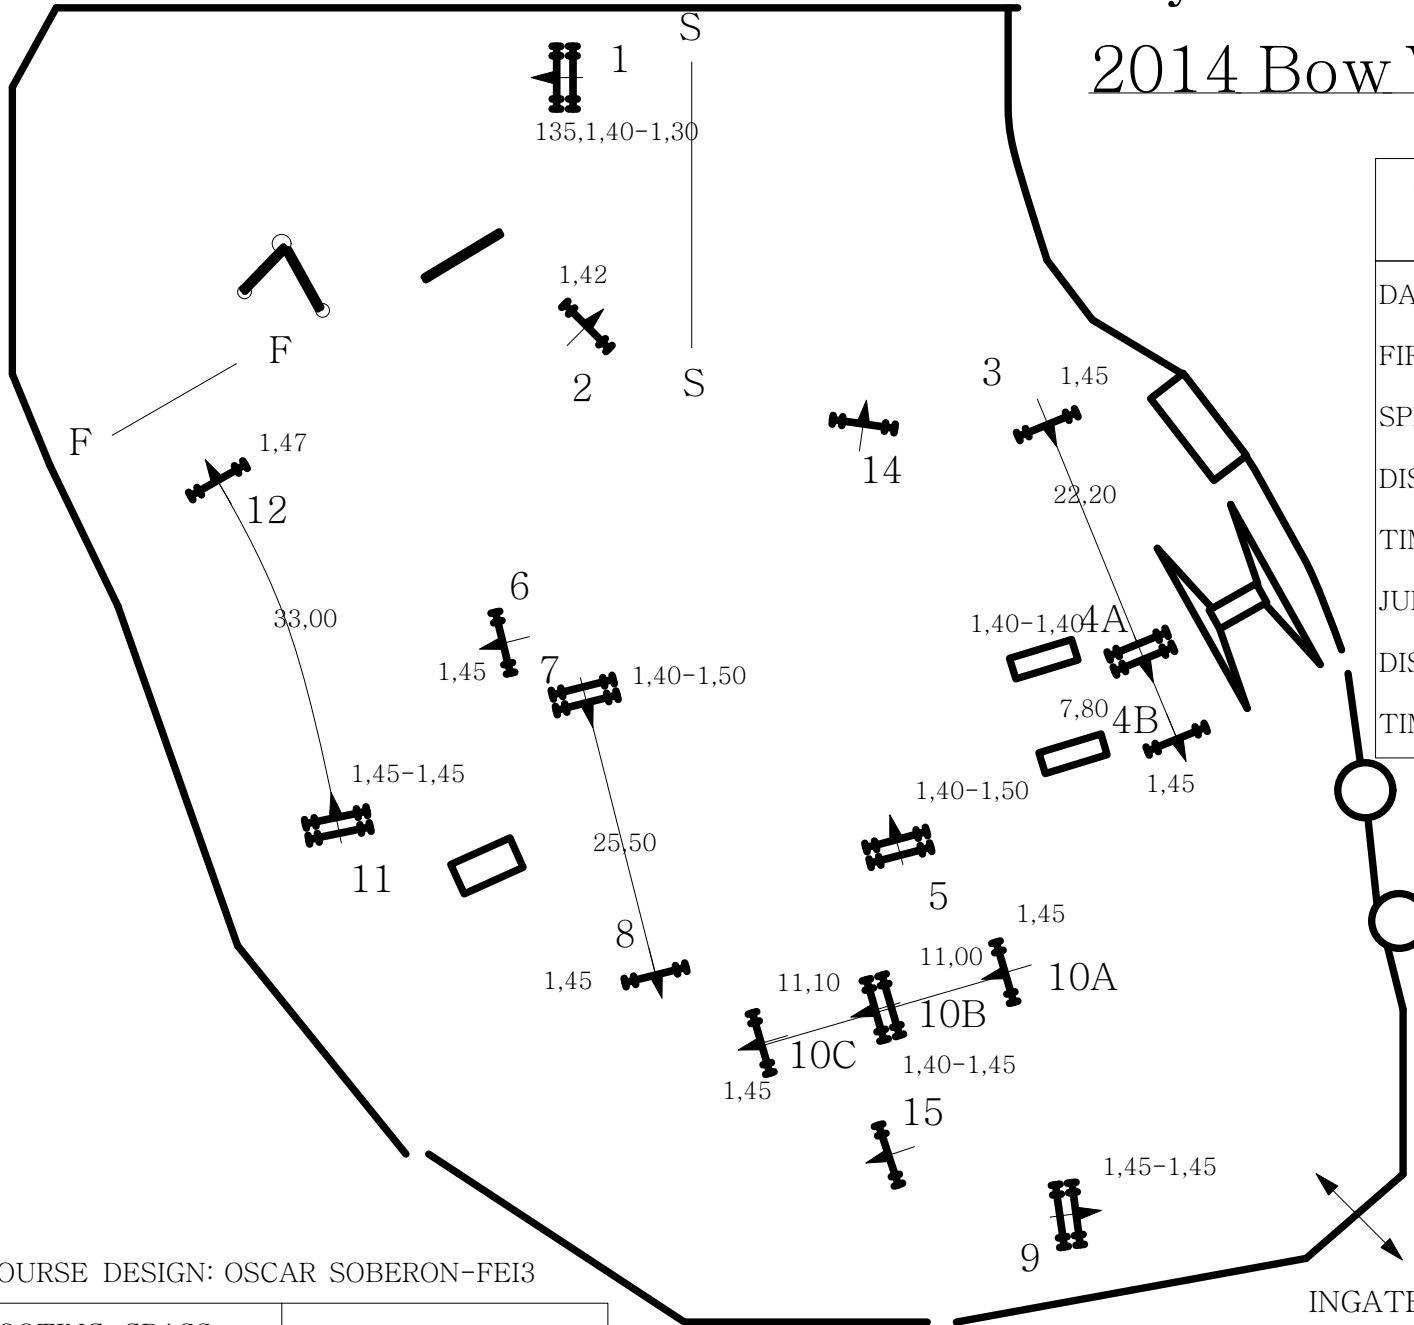

CALGARY, CANADA

Rocky Mountain Show Jumping

2014 Bow Valley Classic

641 $25,000 GRAND PRIX
**TalentSquad Qualifier

DATE: MAY 17 2014

FIRST ROUND: 1-12

SPEED: 350m/min

DISTANCE: 540m

TIME: 93sec

JUMPOFF: 5, 14, 1, 2, 3, 4A, 4B, 15

DISTANCE: 290

TIME ALLOWED: 50 Sec