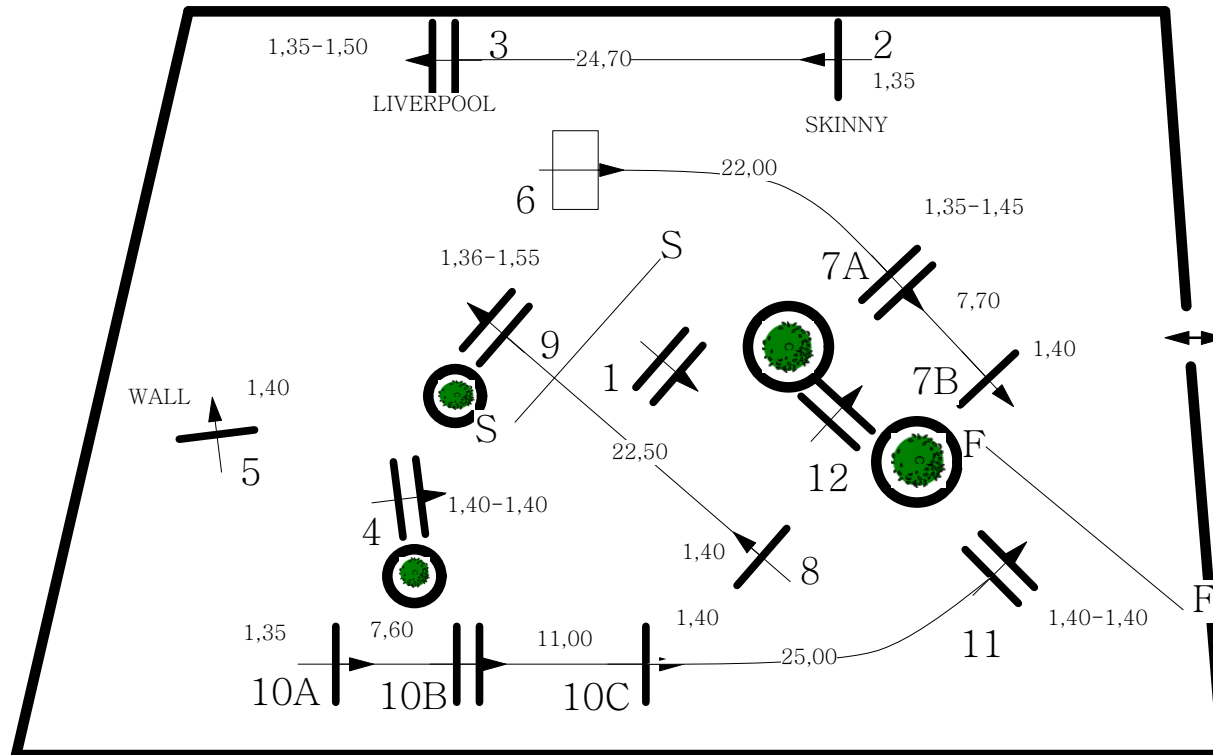

COSTA RICA
CENTRO ECUESTRE DEL SOL
JULIO 2014

Selectiva Centroamericano y del Caribe
Nations Cup 2 Rounds

DATE: DOMINGO

Obstacles: 1-11

Length: 470M

Speed: 350m/min

Time Allowed: 81seg

Jump off: NO

Length: NOm

Time Allowed: NO seg

FOOTING: SAND

SLOPE: +0-

SCALE: 1:500

Course Designer:
Oscar Soberón FEI-3