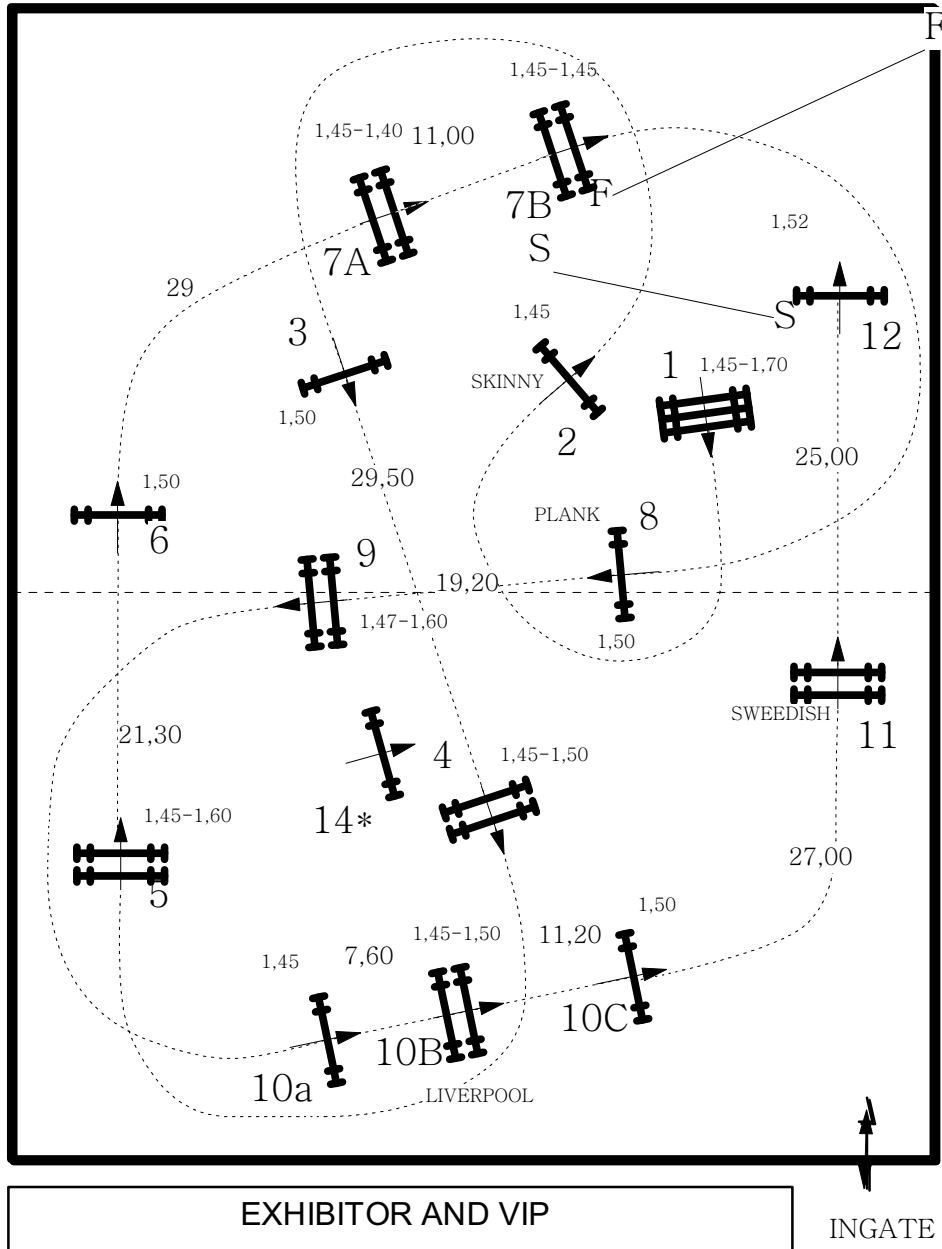

ANGELSTONE CSI-W*** OCTOBER 2014 ONTARIO, CANADA

801 \$33,500 Open Welcome FEI

DATE: OCT 2 2014

FIRST ROUND: 1-12

SPEED: 350m/min

DISTANCE: 460m

TIME: 79 sec

JUMPOFF: 5,6,9,10A,10B,4,14,12

DISTANCE: 320

TIME ALLOWED: 55 Sec

COURSE DESIGN: OSCAR SOBERON-FEI3

FOOTING: SAND

SCALE: 1:500