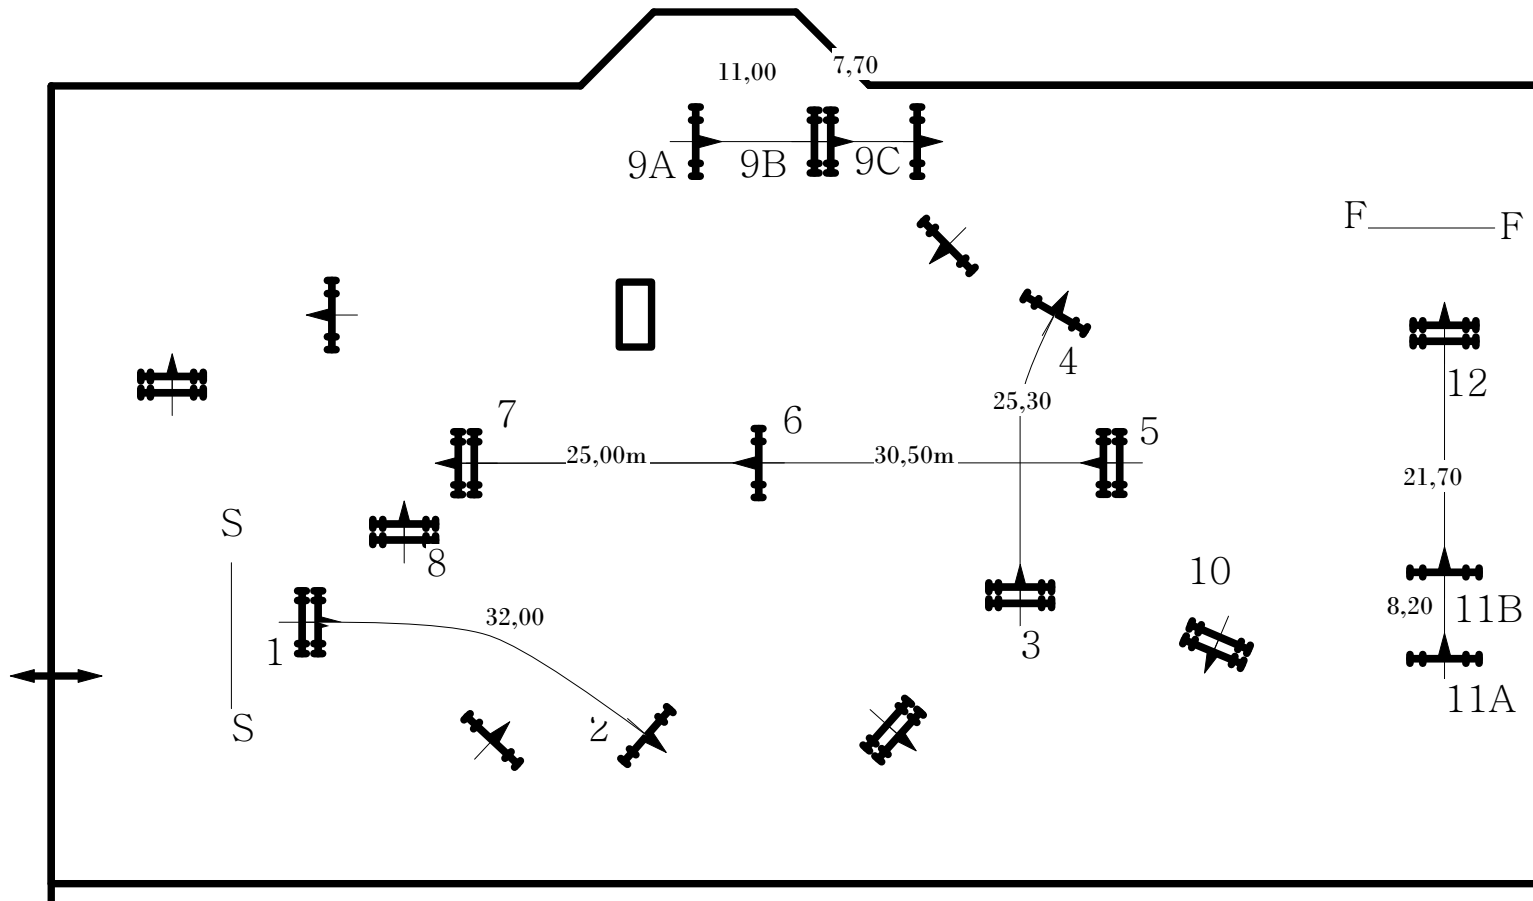

BLenheim

CALIFORNIA

UNITED STATES OF AMERICA

Class: 352 1,35M JUMPER CLASSIC

Date: SAT 21

Speed: 350m/min

Distance: 510m Time Allowed: 88 Sec Obstacles 1 to 12

Jump-Off: 1,2,3,10,11A,11B,12

Distance: 230m

Time Allowed: 40 Sec

FOOTING: Grass

SCALE:1:700

COURSE DESIGN: OSCAR SOBERON-FEI3