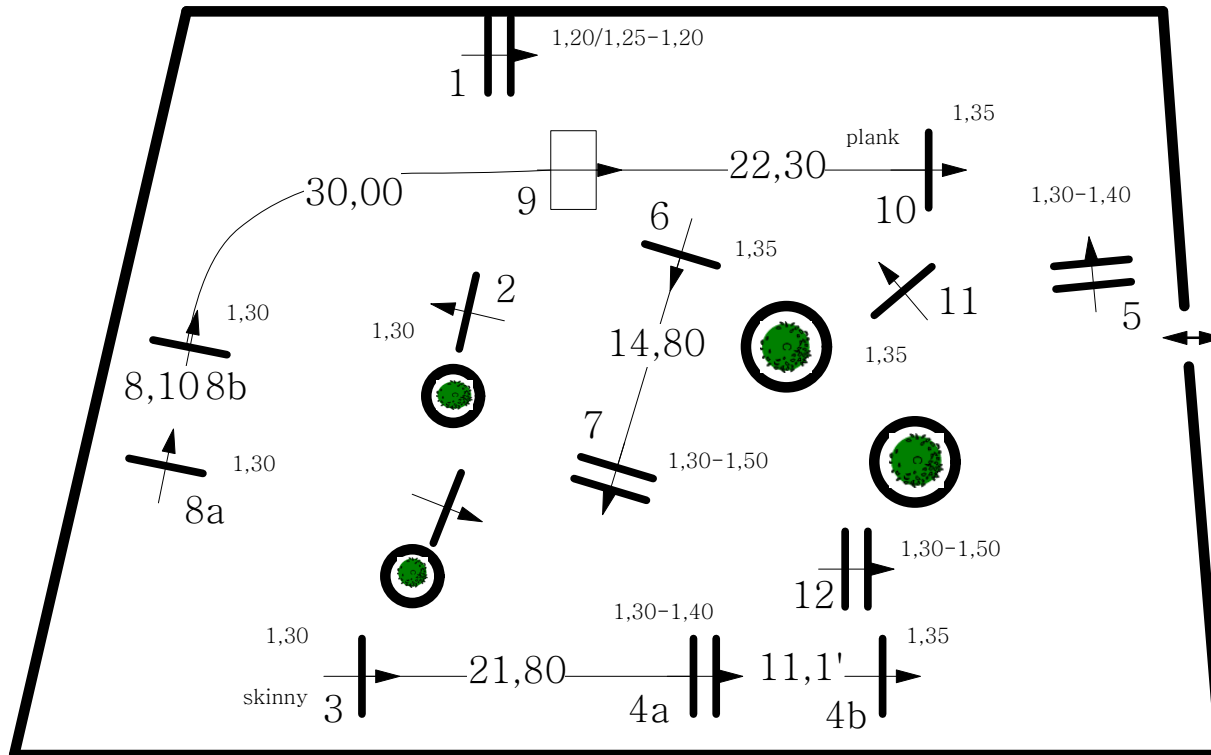

COSTA RICA

CENTRO ECUESTRE DEL SOL

JULIO 2014

SELECTIVA JUEGOS CENTROAMERICANOS Y DEL CARIBE

TABLE C 239

DATE: VIERNES

Obstacles: 1-12

Length: -600m

Speed: 350m/min

Time Allowed: 120seg

Jump off: NO

Length: 0m

Time Allowed: 0 seg

FOOTING: SAND

SLOPE: +0-

SCALE: 1:500