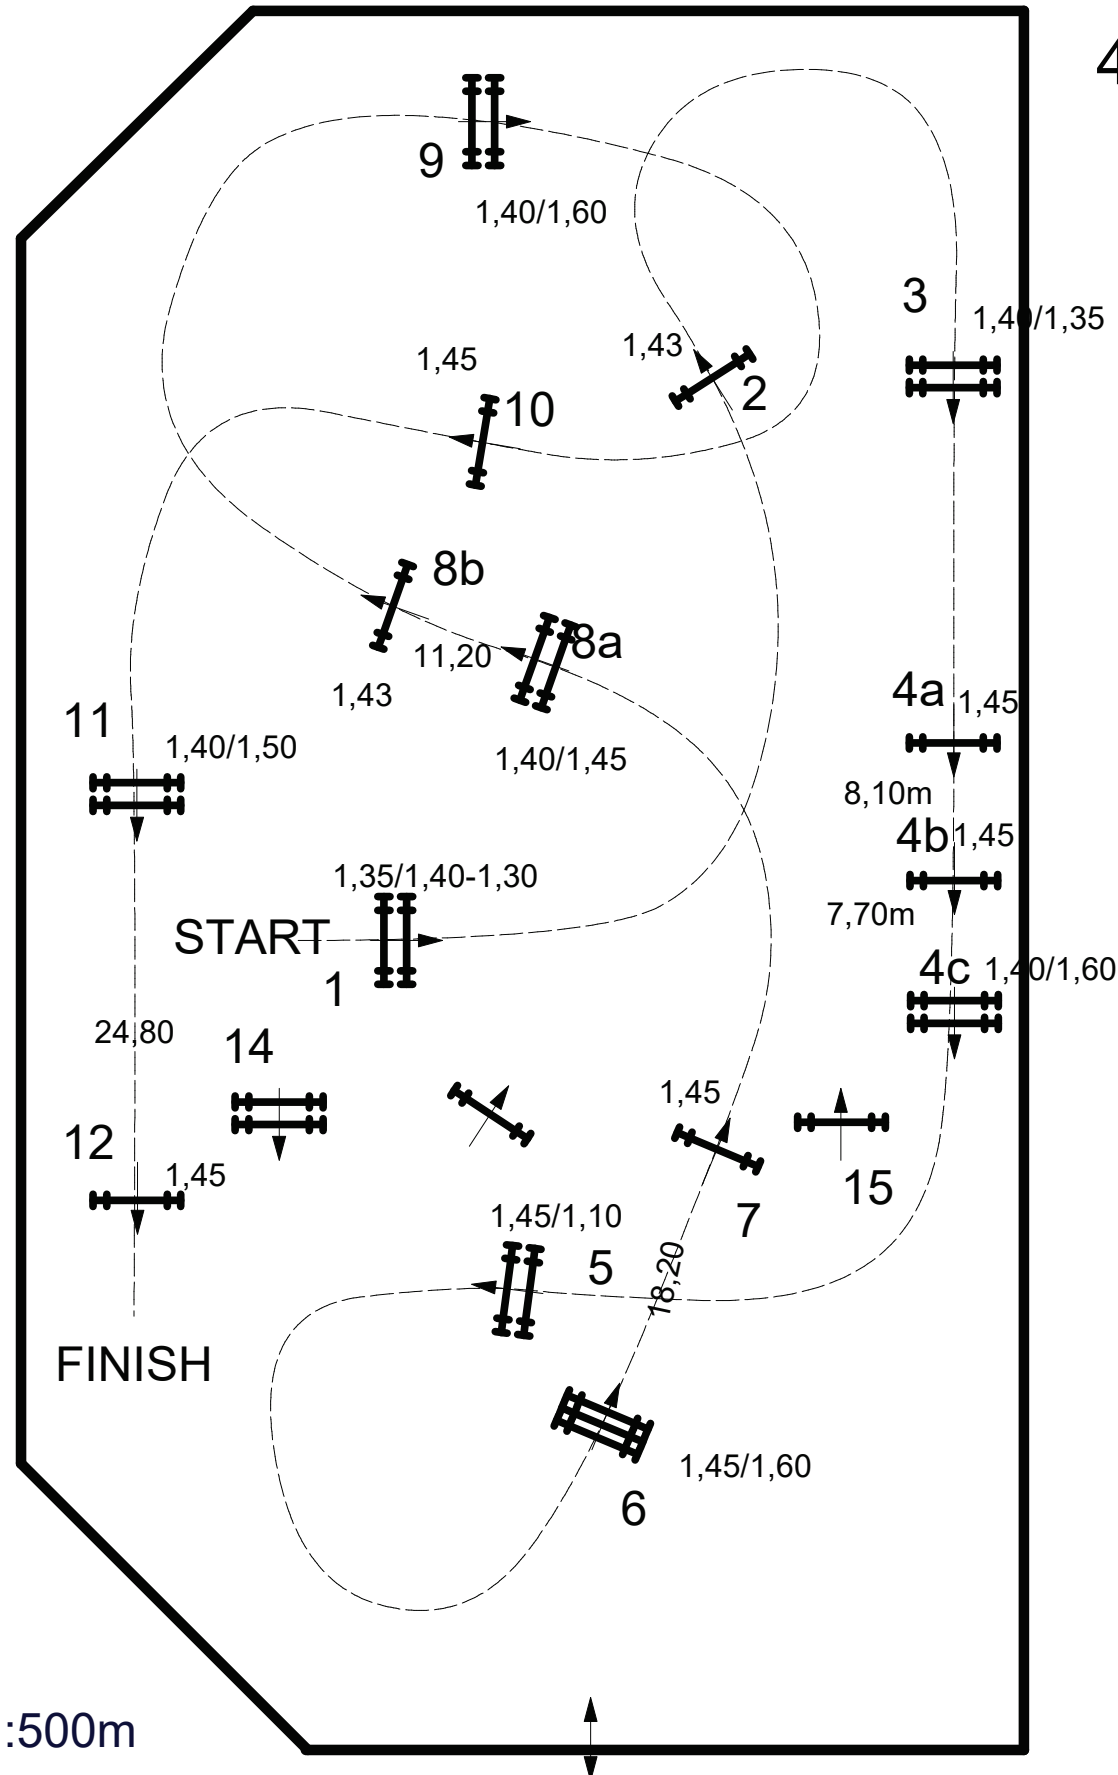

HITS CULPEPER 2015

CONSTITUTION CLASSIC 2015

414 \$15,000 BROOK LEDGE OPEN JPR PRIX-II.2.b

- TABLE:
- NATIONAL RG:
- FEI RG / ART:
- HEIGHT: m
- SPEED: 350m/min
- FIRST ROUND: 1-12
- DISTANCE: 500m
- TIME ALLOWED: 86sec
- JUMP OFF: 14, 15, 8a, 8b, 9, 10, 11, 12
- J/O DISTANCE: 500m
- J/O TIME ALLOWED: 52sec

WORLDWIDE
EQUESTRIAN SOLUTIONS

Course Designer: Oscar Soberon
Dallas, Texas

www.worldwideequestrian.com

● SCALE 1:500m