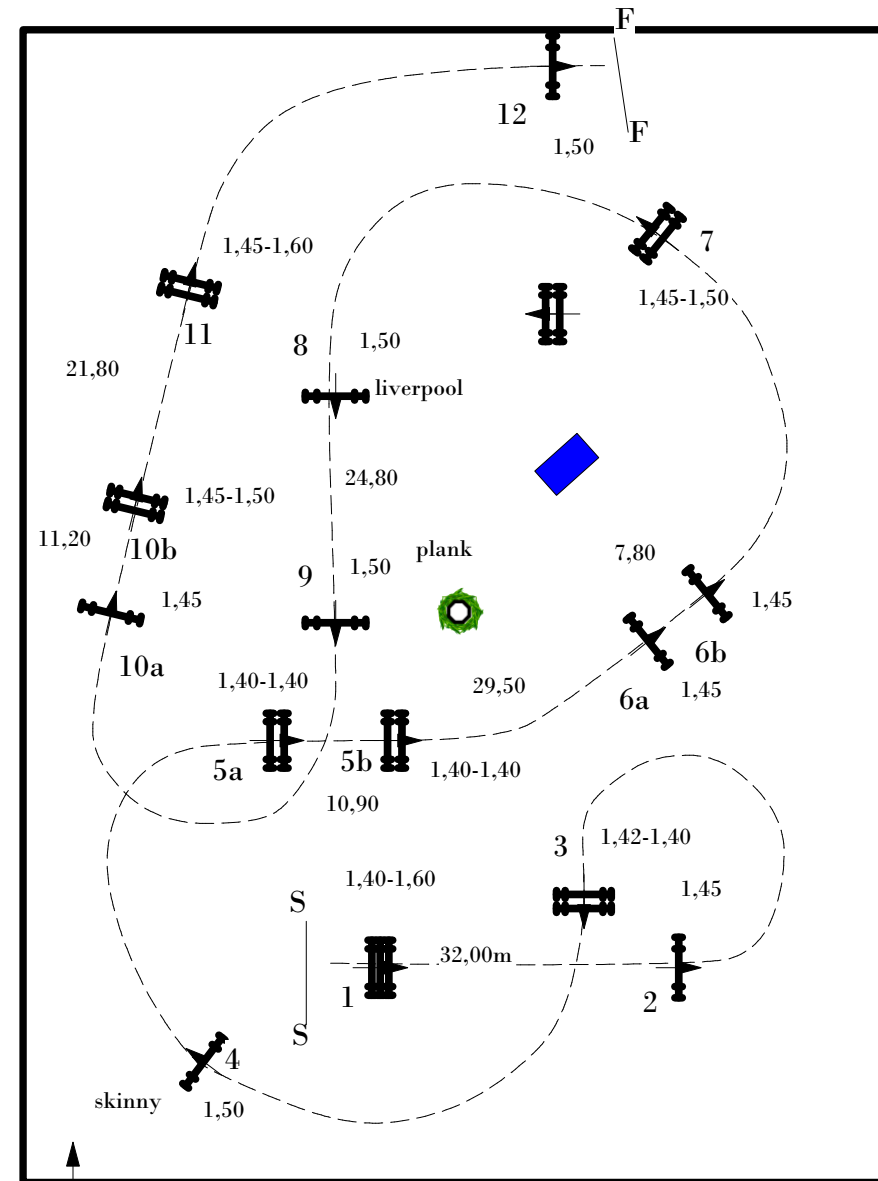

GRAND PRIX STADIUM

CLASS No.

START:

415. \$25,000 SMARTPAK
GRAND PRIX

- TABLE:
- NATIONAL RG: NATIONAL STANDARD
- FEI RG / ART:

- HEIGHT: 1,50m
- SPEED: 350m/min

SMARTPAK™

- FIRST ROUND: 1-12
- DISTANCE: 490m
- TIME ALLOWED: 84 sec.

- JUMP OFF: 3,4,5B,9,10A,10B,11,12
- J/O DISTANCE: 300m
- J/O TIME ALLOWED: 52 sec.

Course Designer: Oscar Soberon FEI-3
www.worldwideequestrian.com

INGATE

ESC: 1:800m Footing: All Weather