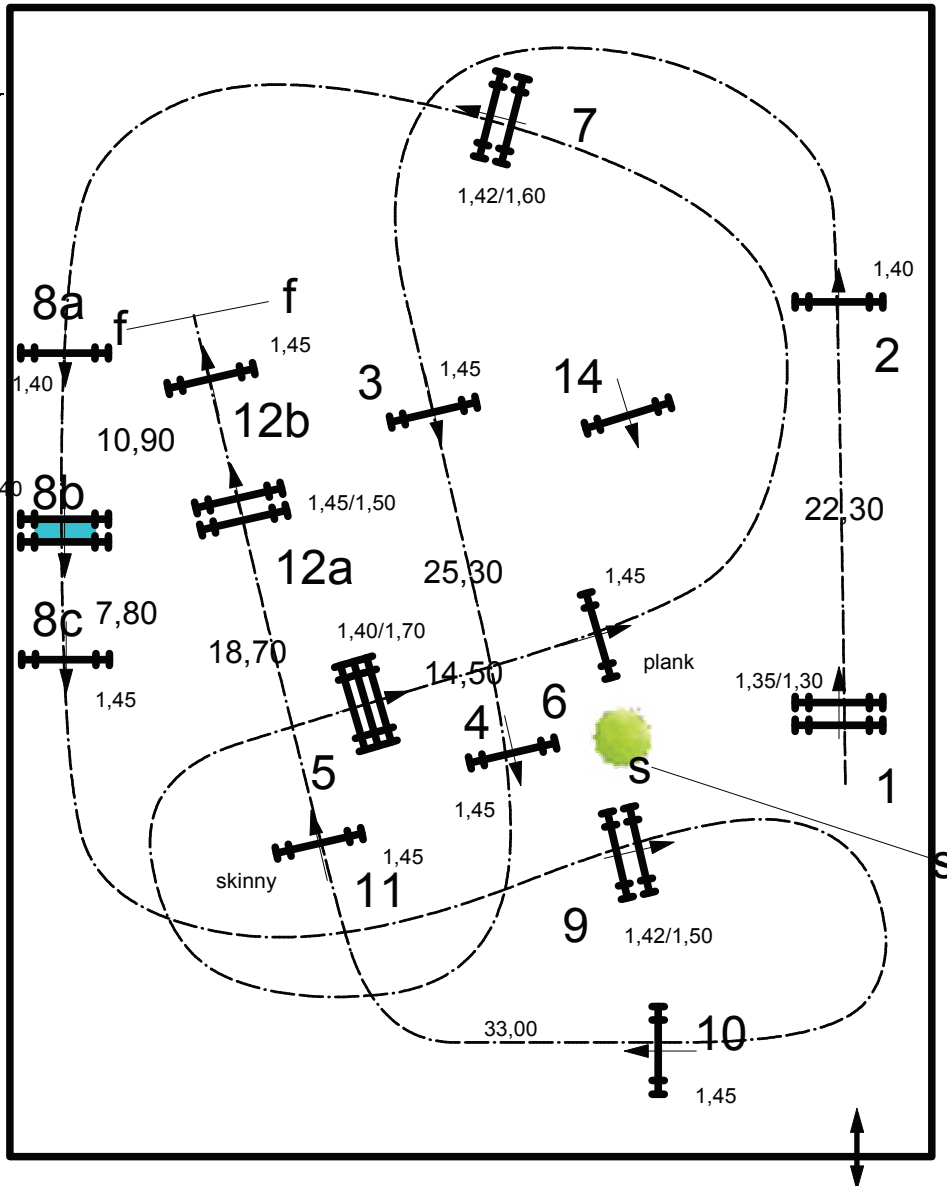

803 - \$34,000.00 Sunday Classic

- TABLE: A
- NATIONAL RG:
- FEI RG / ART: 238.2.2

- HEIGHT: 1,45 m
- SPEED: 350m/min

- FIRST ROUND: 1 - 12b
- DISTANCE: 440m
- TIME ALLOWED: 76 sec

- JUMP OFF: 5,7,8b,8c,9,10,12a,14
- J/O DISTANCE: 310m
- J/O TIME ALLOWED: 54 sec