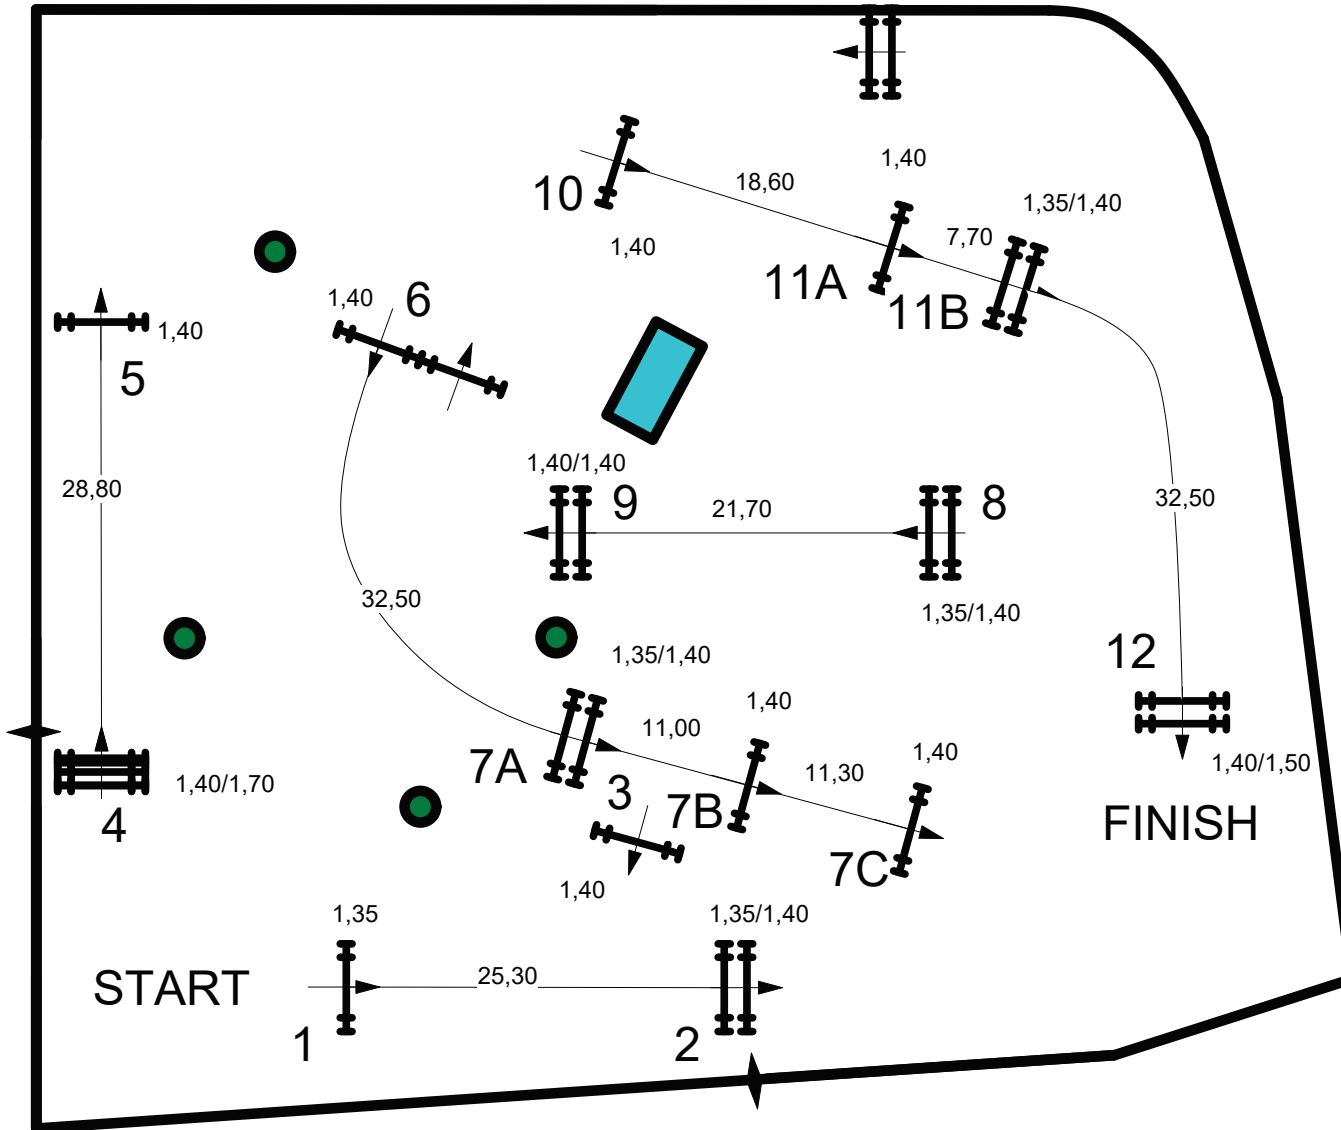

GUATEMALA CITY 2015

CLUB ECUESTRE VISTA HERMOSA

Young Riders
Abierta 1.40
Juvenil "A"
Adultos "A"

- NATIONAL RG:
- FEI RG / ART: 238.2.2
- HEIGHT: m
- SPEED: 350m/min
- FIRST ROUND: 1-12
- DISTANCE: 430m
- TIME ALLOWED: 74 sec
- JUMP OFF: 4,5,,6,2,9,10,11A,11B
- J/O DISTANCE: 290m
- J/O TIME ALLOWED: 50 sec

Course Designer: Oscar Soberon

Dallas, Texas

www.worldwideequestrian.com