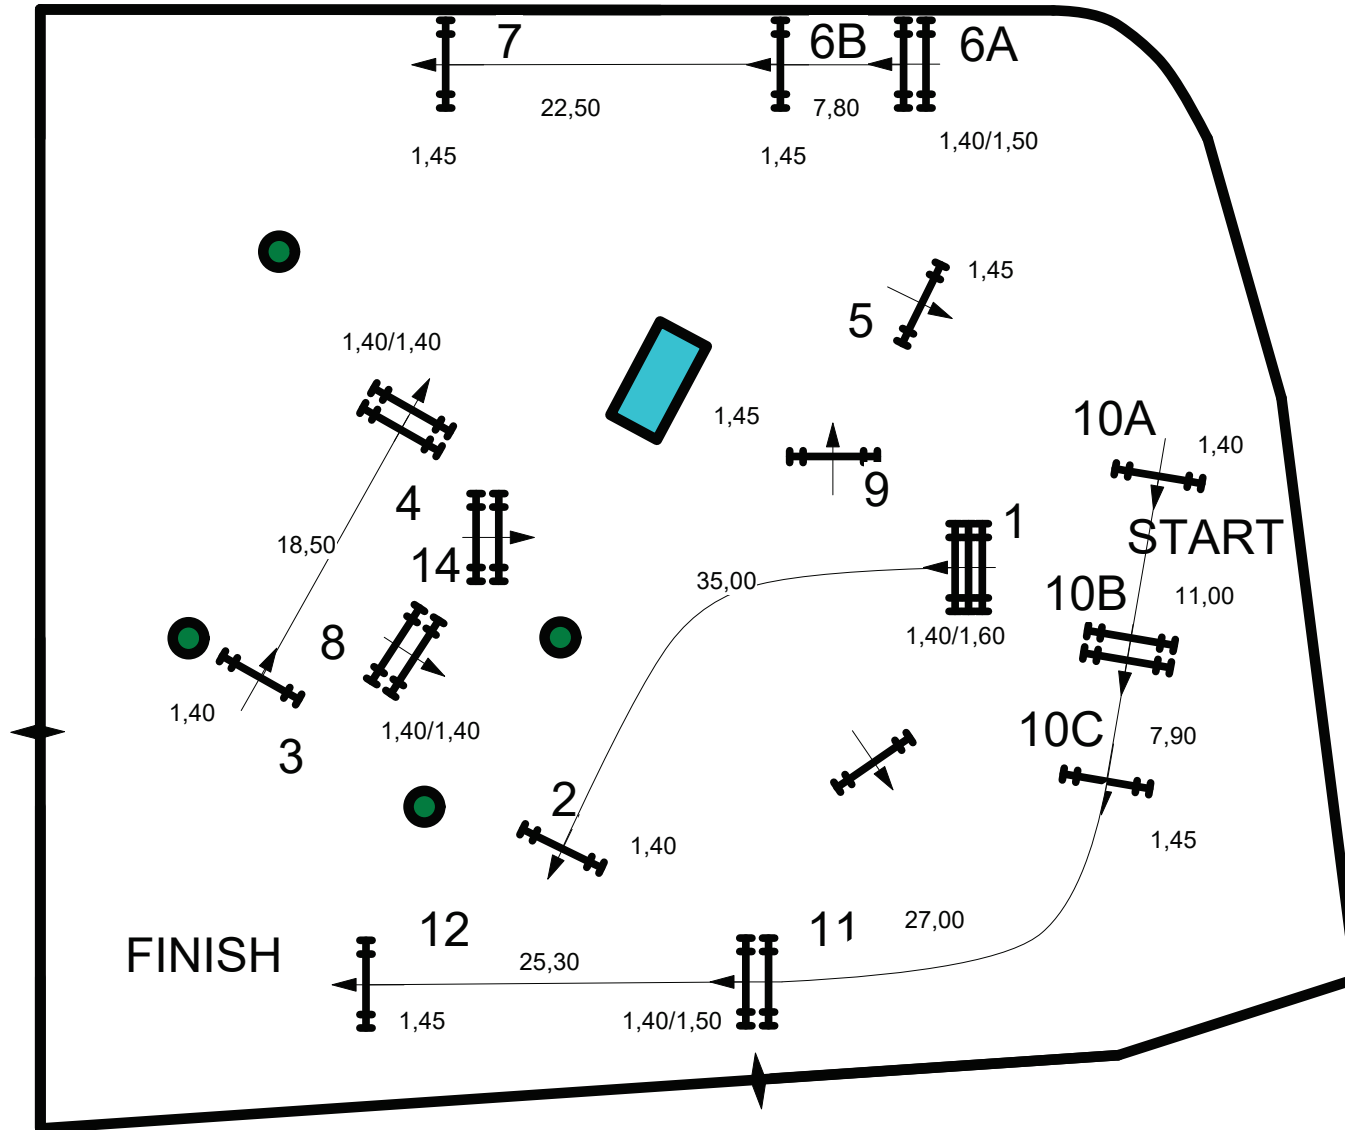

# GUATEMALA CITY 2015

## CLUB ECUESTRE VISTA HERMOSA

Internacional

Abierta

- NATIONAL RG:
- FEI RG / ART: 238.2.2
- HEIGHT: m
- SPEED: 350m/min
- FIRST ROUND: 1-12
- DISTANCE: 460m
- TIME ALLOWED: 79 sec
- JUMP OFF: 1,5,6a,6b,7,14,3,4
- J/O DISTANCE: 300m
- J/O TIME ALLOWED: 52 sec