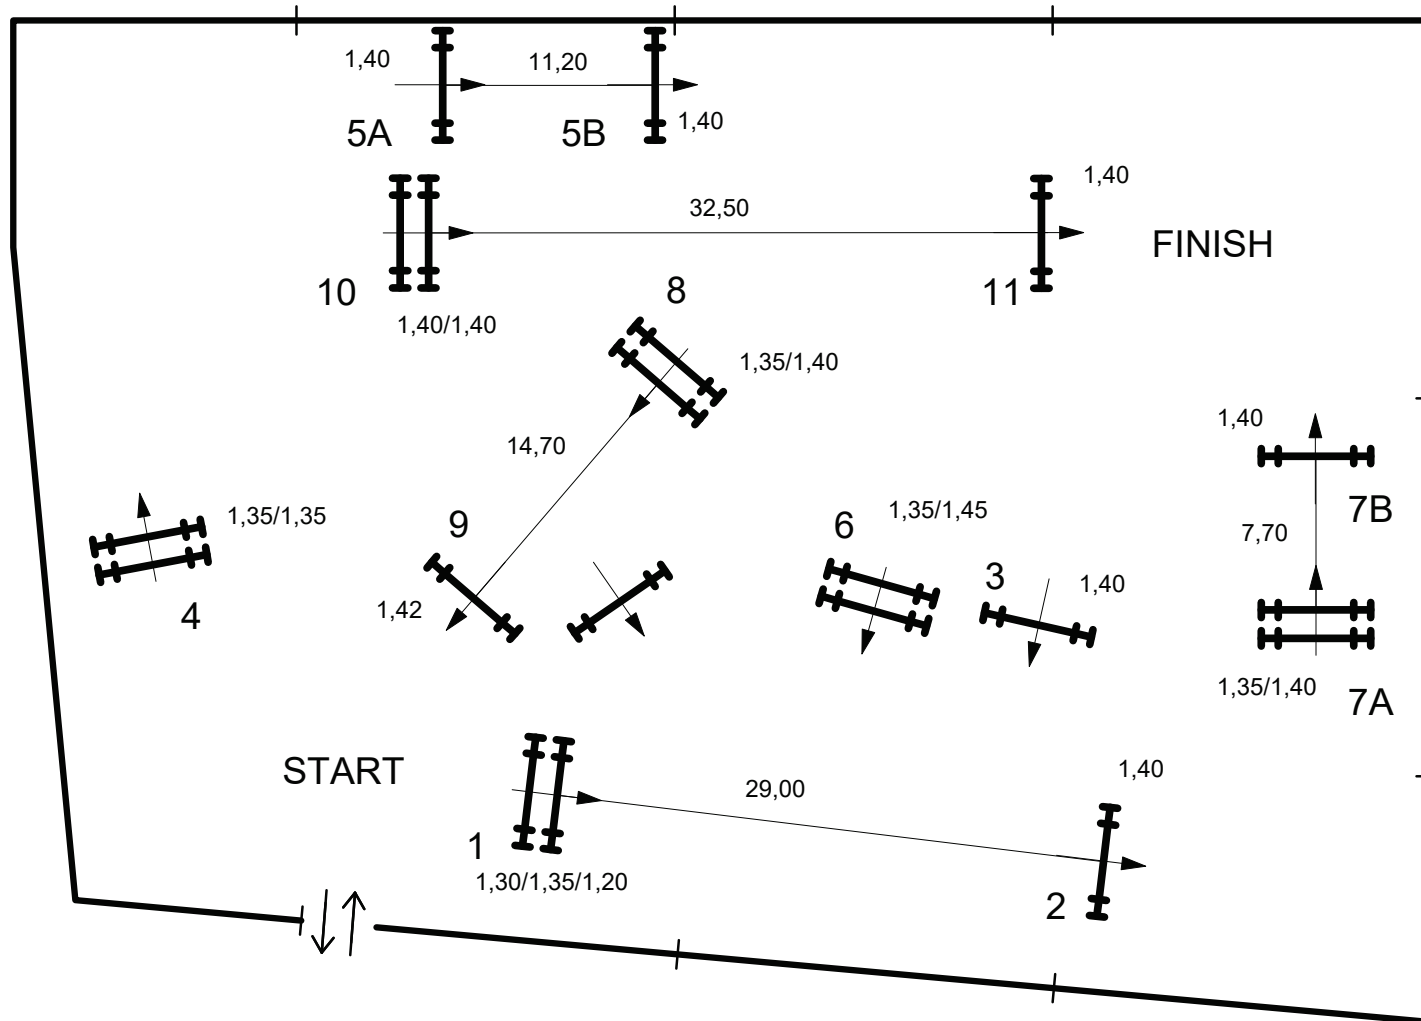

CENTRO ECUESTRE SAN PEDRO 2015

CAMPEONATO ESTATAL NUEVO LEON 2015

- HEIGHT: 1,40m
- DISTANCE: 470m
- DISTANCE: 0m
- SPEED: 350m/min
- TIME ALLOWED: 81 sec
- J/O TIME ALLOWED: 0 sec
- FIRST ROUND: 1-11
- JUMP OFF: no

238.2.1

Jinetes Jóvenes, Clásico y Abiert

Course Designer: Oscar Soberon

Dallas, Texas

www.worldwideequestrian.com