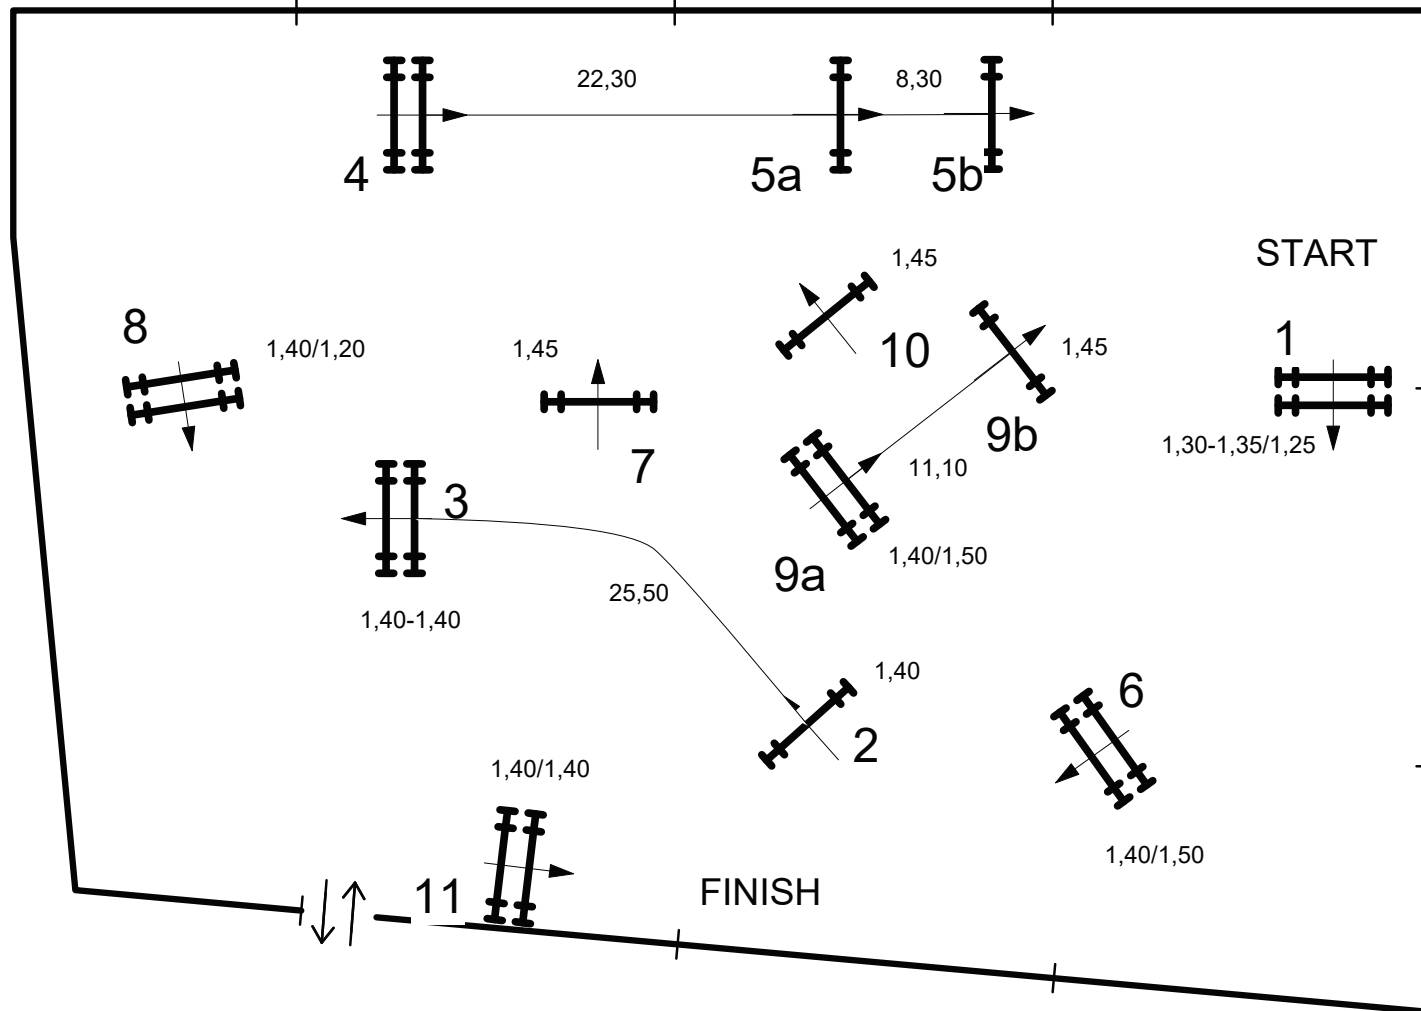

# CENTRO ECUESTRE SAN PEDRO 2015

## CAMPEONATO ESTATAL NUEVO LEON 2015

- HEIGHT: 0,95m
- DISTANCE: 490m
- DISTANCE: 300 m
- SPEED: 350m/min
- TIME ALLOWED: 60 sec
- J/O TIME ALLOWED: 52 sec
- FIRST ROUND: 1-11
- JUMP OFF: \*\*\*\*\* solo 1,45::: 6,7,8,9a,9b,10,11

238.2.2

Jinetes Jóvenes, Clásico y Abierta

Course Designer: Oscar Soberon

Dallas, Texas

[www.worldwideequestrian.com](http://www.worldwideequestrian.com)