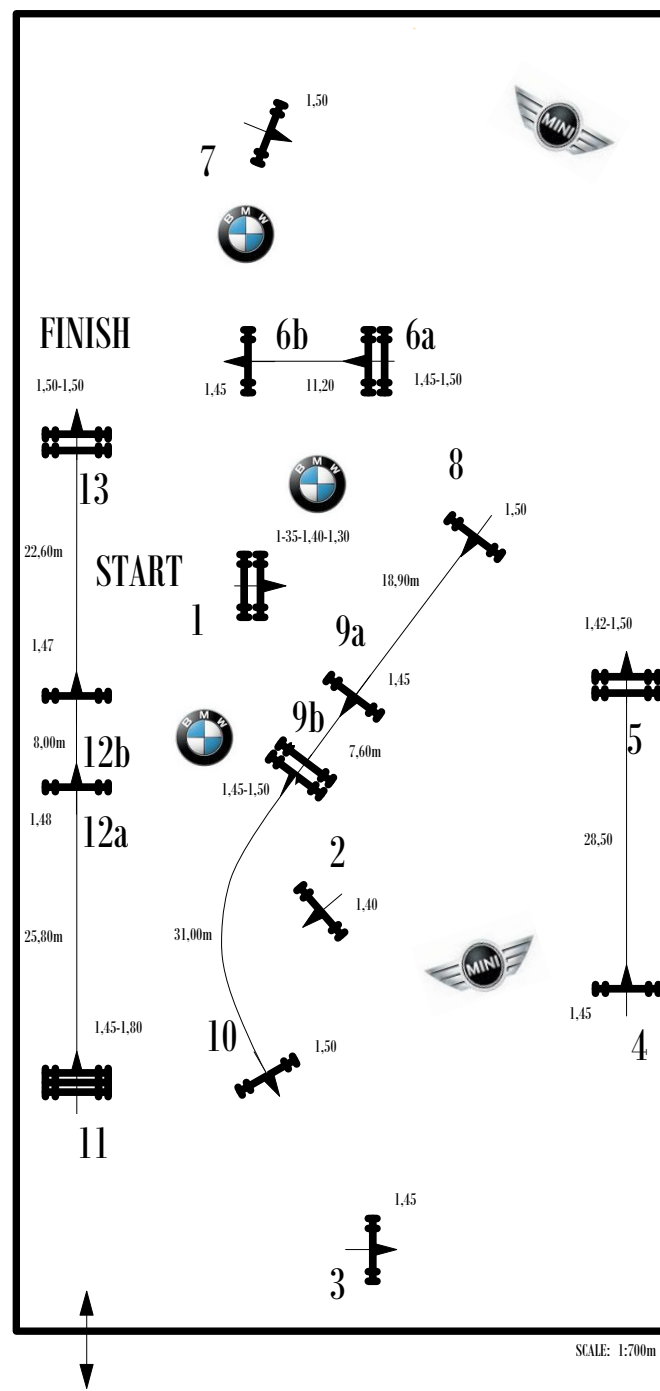

- HEIGHT: 1,50m
- SPEED: 350 m/min

- FIRST ROUND: 1-13
- DISTANCE: 500 m
- TIME ALLOWED: 86 sec

Jump-off take out: 6b,11,12b

- JUMP OFF: 4,5,6a,8,9a,9b,10,12a
- J/O DISTANCE: 290m
- J/O TIME ALLOWED: 50 sec.

Course Designer: Oscar Soberon FEI-3
Dallas, Texas

Century Bank

KASTEL
DENMARK

DIMENSIONS ARE APPROX.

SCALE: 1:700m