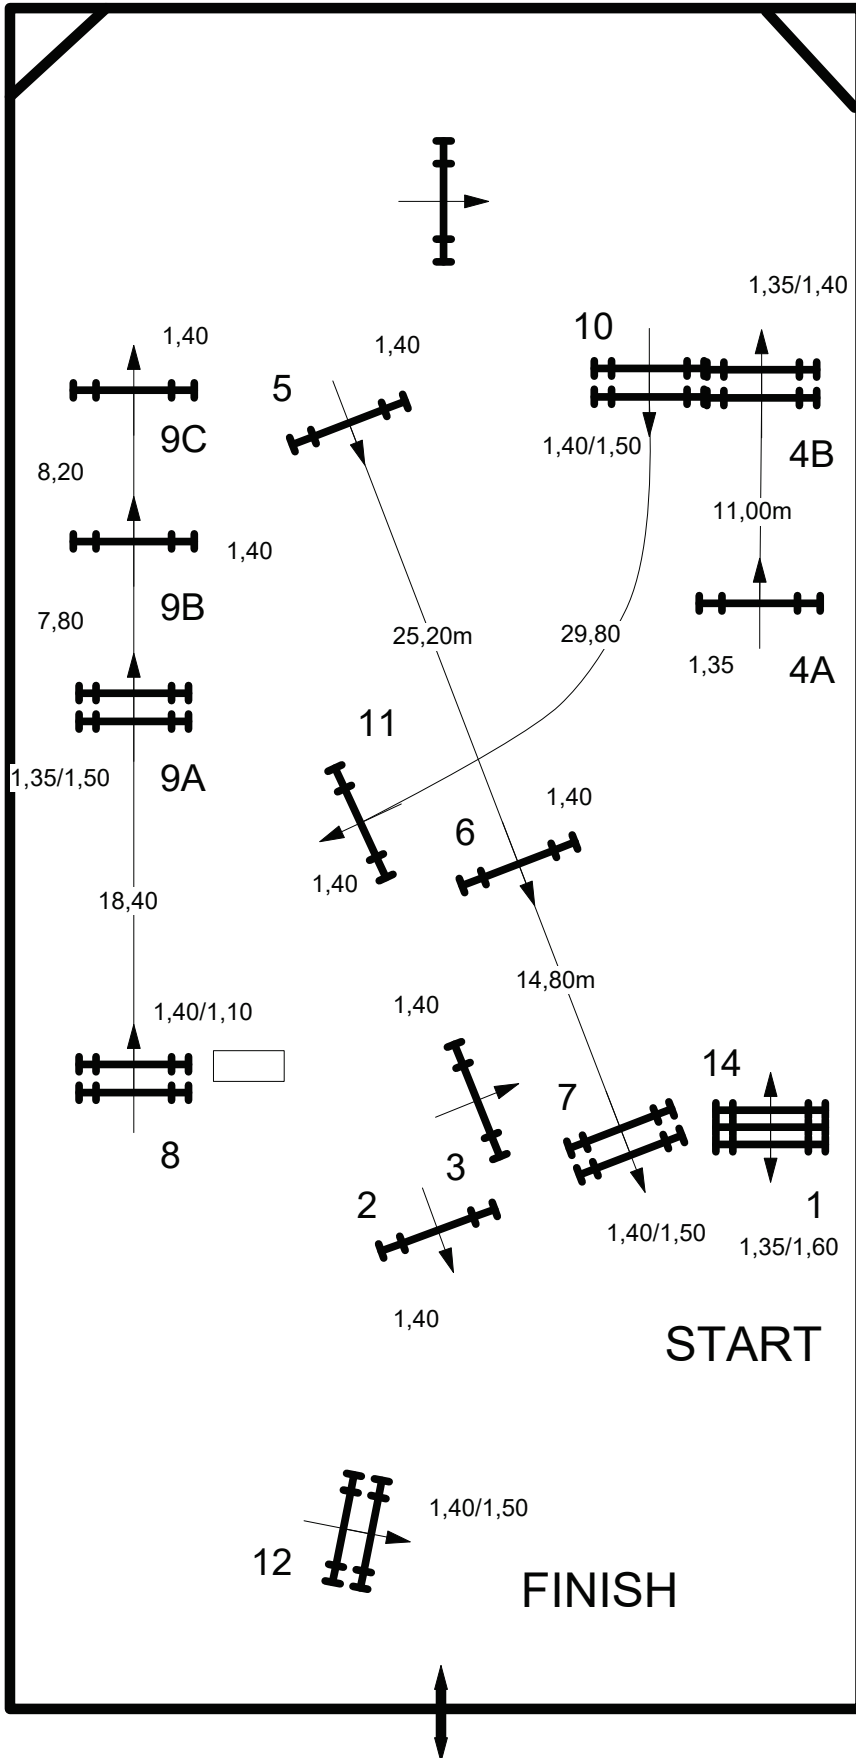

GREAT SOUTHWEST EQUESTRIAN CENTER

TEXAS WINTER SERIES 2016

268 \$25,000 Great Southwest
Grand Prix II.2.a
Regional Standard

- FEI RG / ART:
- HEIGHT: 1,40m
- SPEED: 350m/min
- FIRST ROUND: 1-12
- DISTANCE: 505m
- TIME ALLOWED: 87sec
- JUMP OFF: 14,3,4a,4b,5,6,8,9c
- J/O DISTANCE: 300m
- J/O TIME ALLOWED: 48 sec

Course Designer: Oscar Soberon

Dallas, Texas

www.worldwideequestrian.com